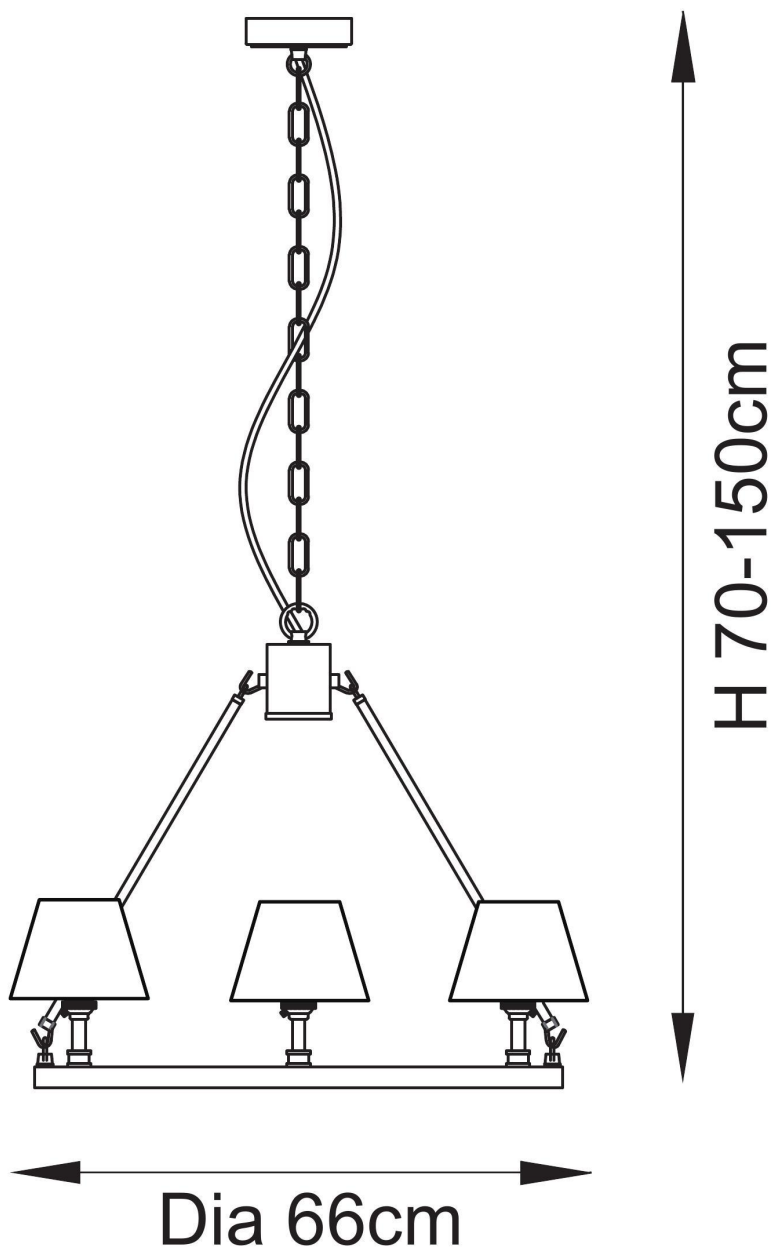

Endon Lighting - Chester - 114528 - Aged Brass Grey 3 Light Ceiling Pendant Light

**CONTACT**