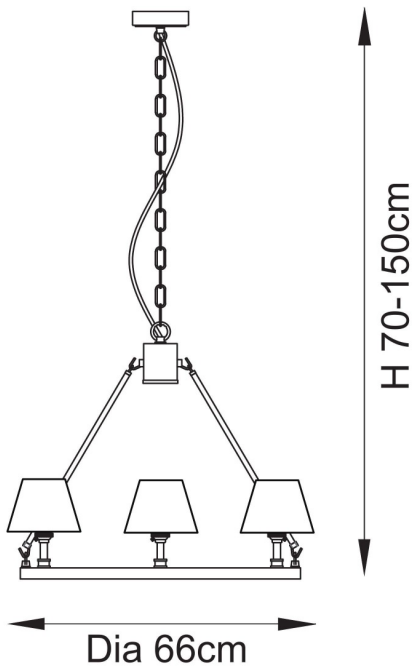

Endon Lighting - Chester - 114529 - Aged Brass Pink 3 Light Ceiling Pendant Light

REFERENCE

- SKU: FCL-30921
- Supplier SKU: 114529
- Barcode: 5016087193189

DESCRIPTION

The timeless simplicity of a hoop design, finished in aged brass plate with authentic brass B22 lamp holders, make it the perfect addition to your home; with height adjustable chain and twisted fabric flex. Completed with 3 of our vibrant coral pink 16cm Ikat shades for a timeless chandelier to be proud of.

CATEGORY

- Brand: Endon Lighting
- Family: Chester
- Category: Indoor Lighting / Ceiling / Pendant

APPEARANCE

- Base: Brushed Aged Brass Plate
- Shade: Coral Pink Faux Silk

DIMENSION

- Height: 700 - 1500mm
- Diameter: 660mm
- Weight: 2.85kg

LIGHT SOURCE

- Lamp included: No
- Lamp detail: 3 x 7W Max LED B22 BC (required)
- Dimmable
- Energy class: Not applicable
- Switch: No

SPECIFICATION

- Ingress protection: IP20
- Class: Class I - Single Insulated, Earthed
- Voltage: 240V