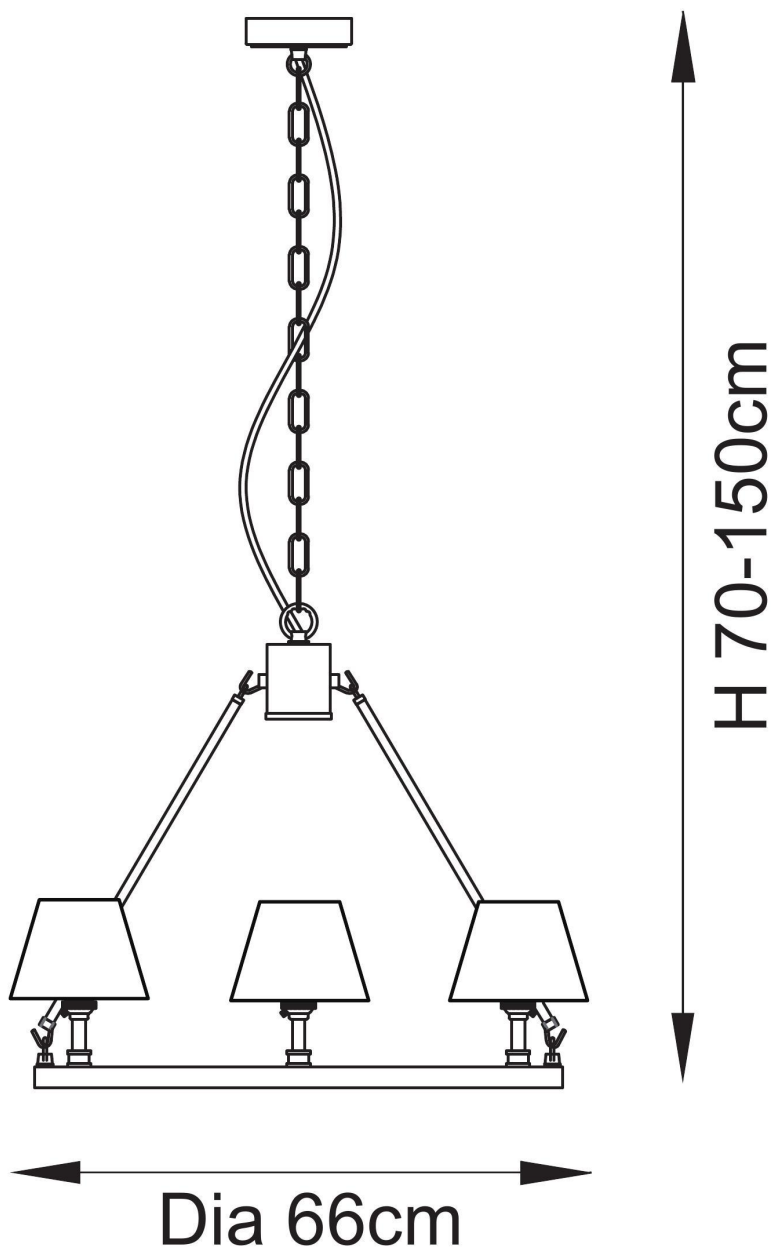

Endon Lighting - Chester - 114529 - Aged Brass Pink 3 Light Ceiling Pendant Light

CONTACT