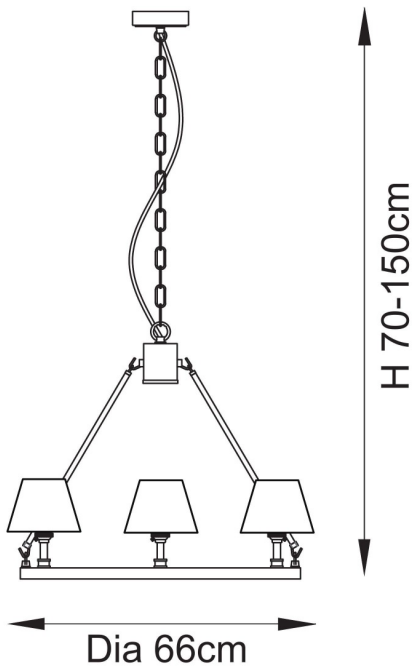

Endon Lighting - Chester - 114533 - Aged Brass Peach 3 Light Ceiling Pendant Light

REFERENCE

- SKU: FCL-30922
- Supplier SKU: 114533
- Barcode: 5016087193219

DESCRIPTION

The timeless simplicity of a hoop design, finished in aged brass plate with authentic brass B22 lamp holders, make it the perfect addition to your home; with height adjustable chain and twisted fabric flex. Completed with 3 of our subtle peachy keen 16cm Leaf shades for a timeless chandelier to be proud of.

CATEGORY

- Brand: Endon Lighting
- Family: Chester
- Category: Indoor Lighting / Ceiling / Pendant

APPEARANCE

- Base: Brushed Aged Brass Plate
- Shade: Peachy Keen Faux Silk

DIMENSION

- Height: 700 - 1500mm
- Diameter: 660mm
- Weight: 2.85kg

LIGHT SOURCE

- Lamp included: No
- Lamp detail: 3 x 7W Max LED B22 BC (required)
- Dimmable
- Energy class: Not applicable
- Switch: No

SPECIFICATION

- Ingress protection: IP20
- Class: Class I - Single Insulated, Earthed
- Voltage: 240V