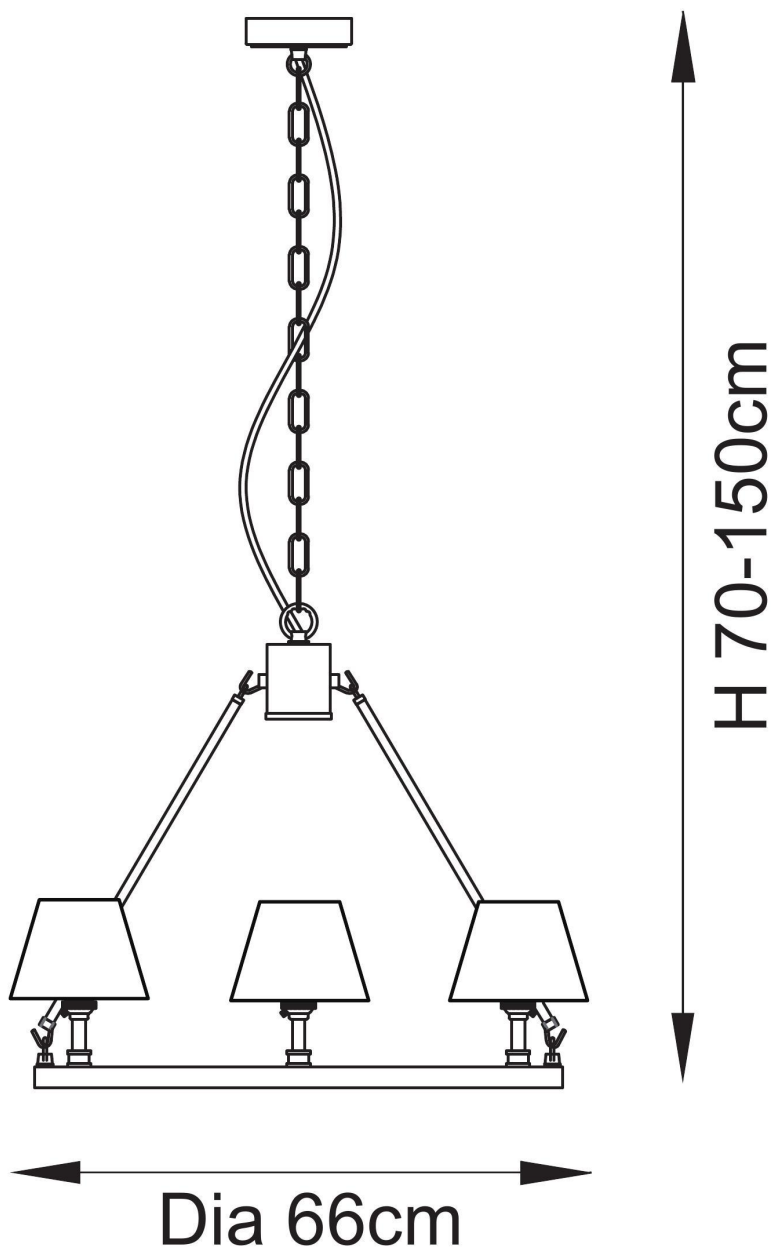

Endon Lighting - Chester - 114533 - Aged Brass Peach 3 Light Ceiling Pendant Light

**CONTACT**