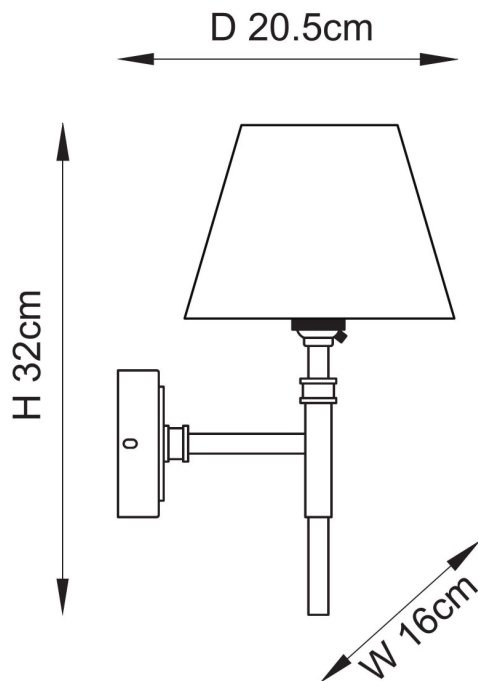

Endon Lighting - Chester - 114602 - Aged Brass Grey Wall Light

REFERENCE

- SKU: FCL-30923
- Supplier SKU: 114602
- Barcode: 5016087193486

DESCRIPTION

The timeless details of this wall light, finished in aged brass plate, with authentic brass B22 lamp holders make it the perfect addition to your home. Completed with our stylish 16cm pearl grey Zigzag shade for a classic wall light to be proud of.

CATEGORY

- Brand: Endon Lighting
- Family: Chester
- Category: Indoor Lighting / Wall / Decorative

APPEARANCE

- Base: Brushed Aged Brass Plate
- Shade: Pearl Grey Faux Silk

DIMENSION

- Height: 320mm
- Width: 160mm
- Depth: 205mm
- Weight: .5kg

LIGHT SOURCE

- Lamp included: No
- Lamp detail: 7W Max LED B22 BC (required)
- Dimmable
- Energy class: Not applicable
- Switch: No

SPECIFICATION

- Ingress protection: IP20
- Class: Class I - Single Insulated, Earthed
- Voltage: 240V