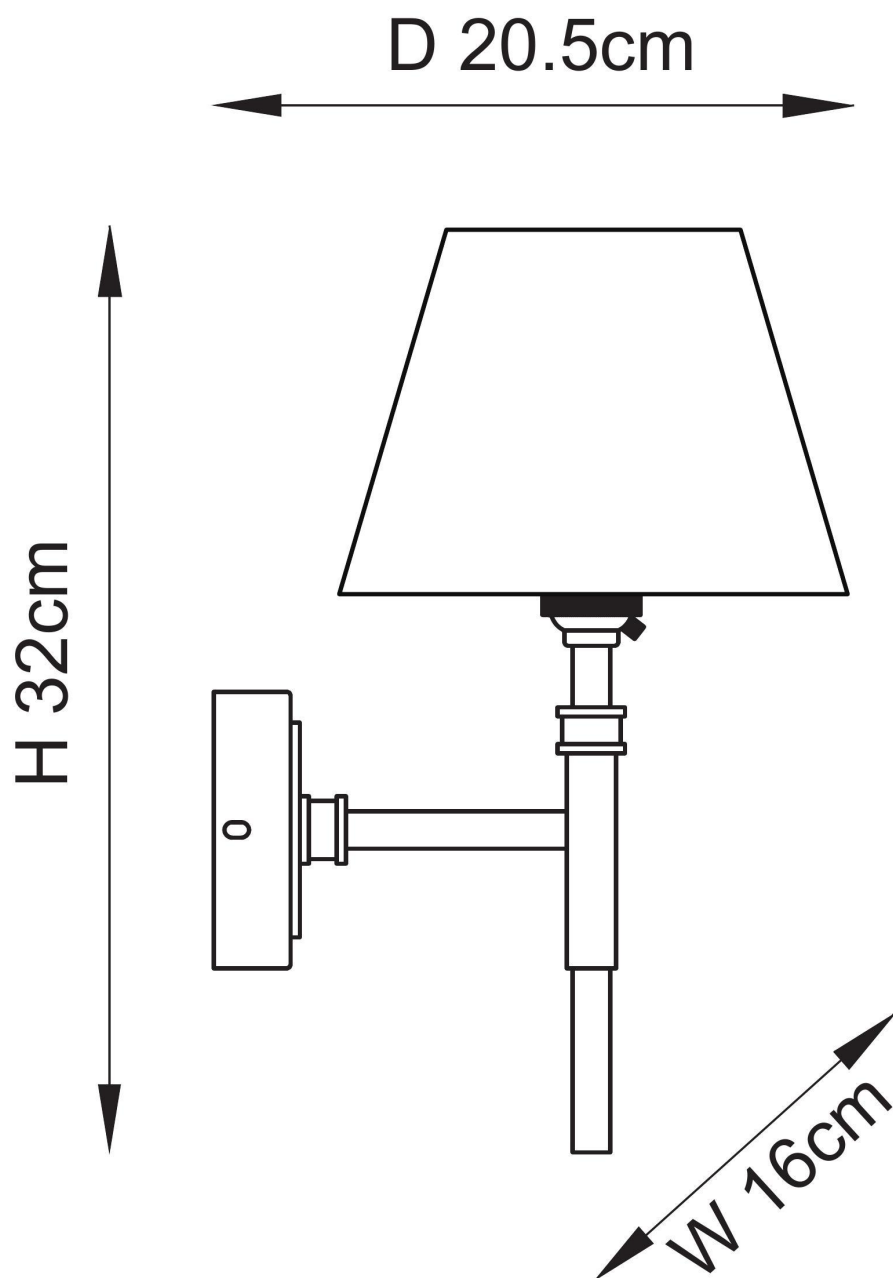

Endon Lighting - Chester - 114602 - Aged Brass Grey Wall Light

CONTACT