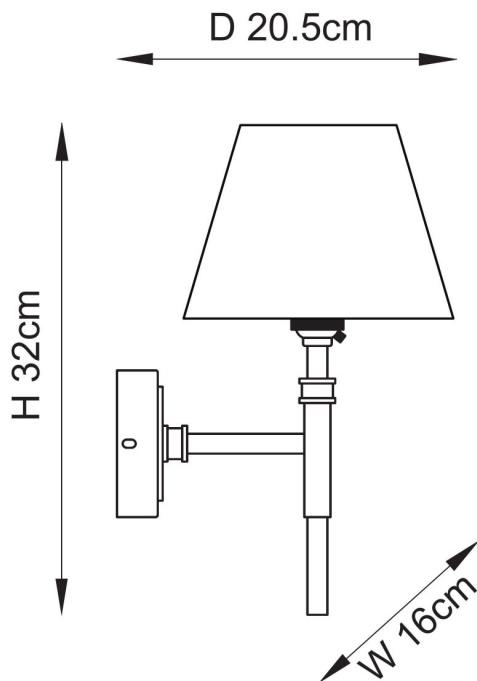

Endon Lighting - Chester - 114603 - Aged Brass Pink Wall Light

REFERENCE

- SKU: FCL-30924
- Supplier SKU: 114603
- Barcode: 5016087193493

DESCRIPTION

The timeless details of this wall light, finished in aged brass plate, with authentic brass B22 lamp holders make it the perfect addition to your home. Completed with our vibrant 16cm coral pink Ikat shade for a classic wall light to be proud of.

CATEGORY

- Brand: Endon Lighting
- Family: Chester
- Category: Indoor Lighting / Wall / Decorative

APPEARANCE

- Base: Brushed Aged Brass Plate
- Shade: Coral Pink Faux Silk

DIMENSION

- Height: 320mm
- Width: 160mm
- Depth: 205mm
- Weight: .5kg

LIGHT SOURCE

- Lamp included: No
- Lamp detail: 7W Max LED B22 BC (required)
- Dimmable
- Energy class: Not applicable
- Switch: No

SPECIFICATION

- Ingress protection: IP20
- Class: Class I - Single Insulated, Earthed
- Voltage: 240V

CONTACT