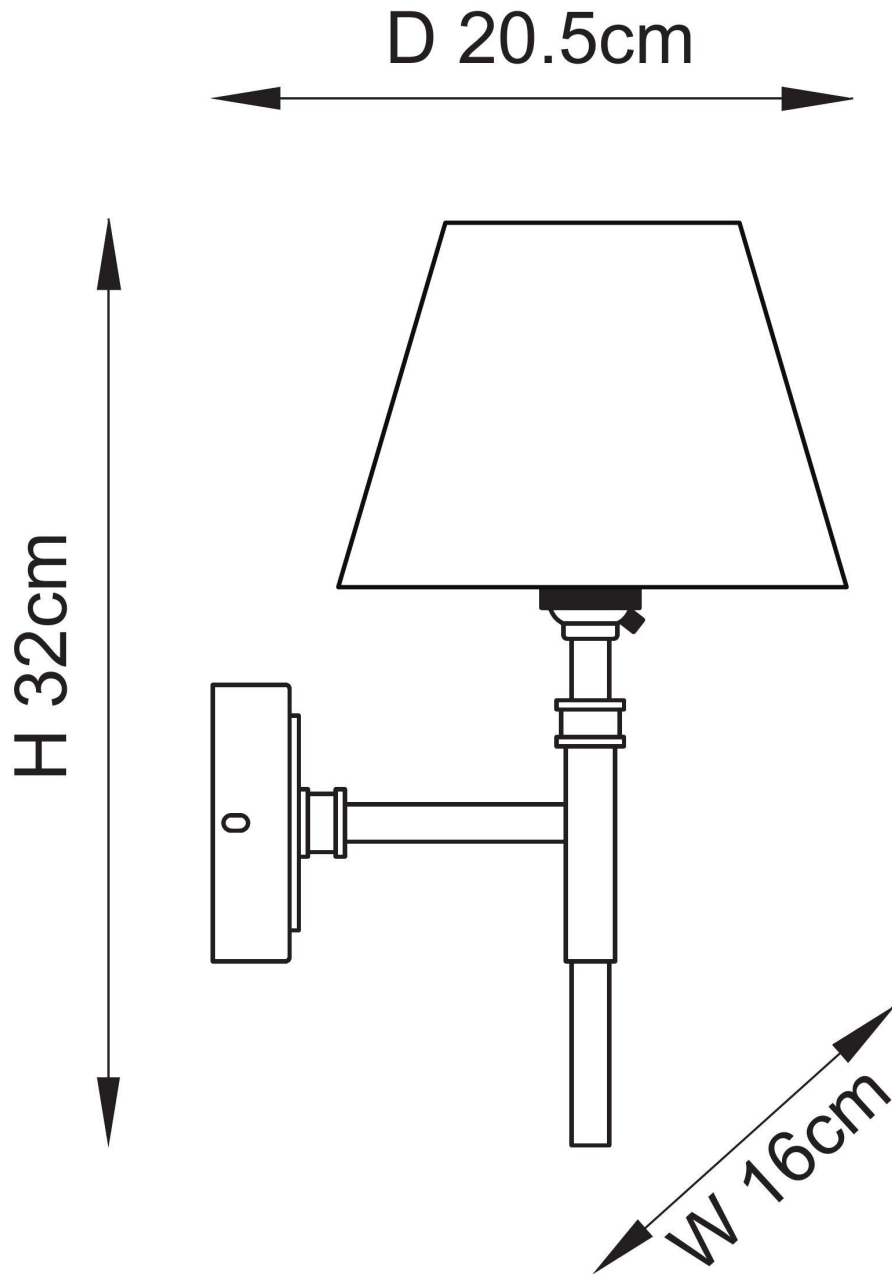

Endon Lighting - Chester - 114603 - Aged Brass Pink Wall Light

CONTACT