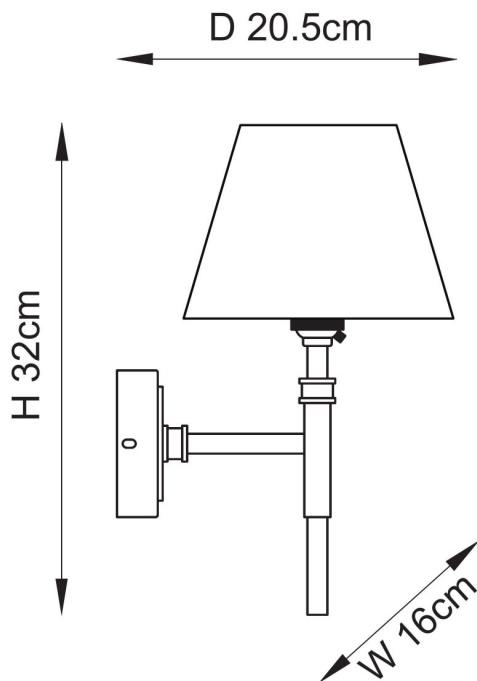

Endon Lighting - Chester - 114607 - Aged Brass Peach Wall Light

REFERENCE

- SKU: FCL-30925
- Supplier SKU: 114607
- Barcode: 5016087193523

DESCRIPTION

The timeless details of this wall light, finished in aged brass plate, with authentic brass B22 lamp holders make it the perfect addition to your home. Completed with our subtle 16cm peachy keen Leaf shade for a classic wall light to be proud of.

CATEGORY

- Brand: Endon Lighting
- Family: Chester
- Category: Indoor Lighting / Wall / Decorative

APPEARANCE

- Base: Brushed Aged Brass Plate
- Shade: Peachy Keen Faux Silk

DIMENSION

- Height: 320mm
- Width: 160mm
- Depth: 205mm
- Weight: .5kg

LIGHT SOURCE

- Lamp included: No
- Lamp detail: 7W Max LED B22 BC (required)
- Dimmable
- Energy class: Not applicable
- Switch: No

SPECIFICATION

- Ingress protection: IP20
- Class: Class I - Single Insulated, Earthed
- Voltage: 240V