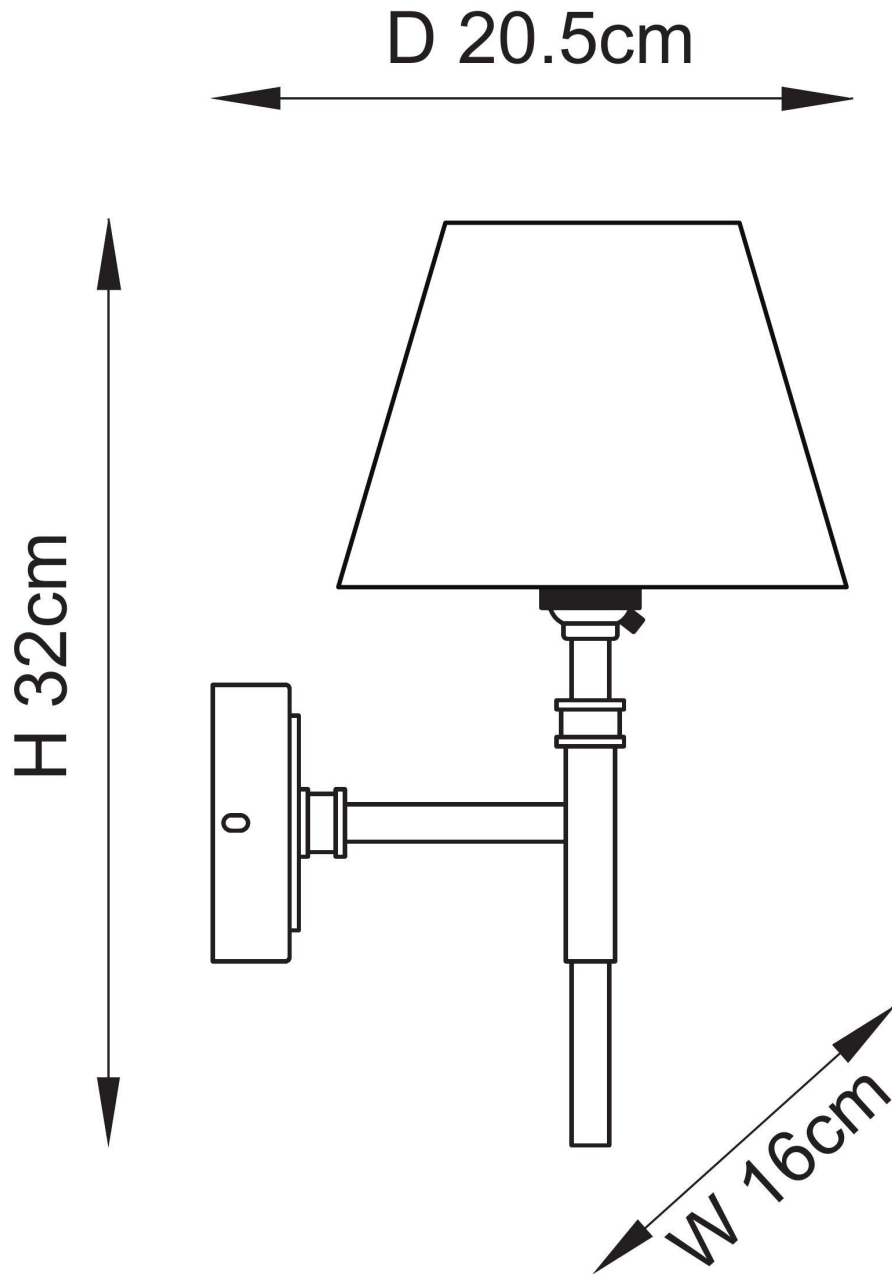

Endon Lighting - Chester - 114607 - Aged Brass Peach Wall Light

CONTACT