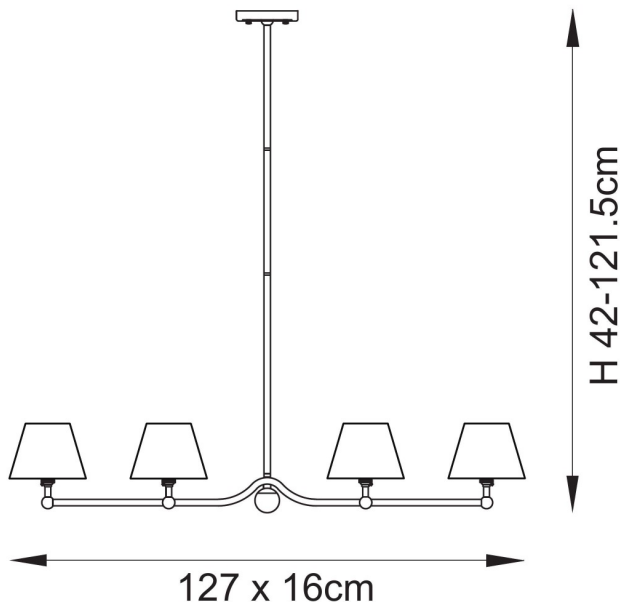

Endon Lighting - Santiago - 114987 - Aged Brass Blue 4 Light Bar Ceiling Pendant Light

REFERENCE

- SKU: FCL-30926
- Supplier SKU: 114987
- Barcode: 5016087196579

DESCRIPTION

An elegant 4 light classic pendant with multiple stem height options, finished in brushed aged brass and featuring B22 lamp holders for an authentic feel. This unique linear pendant with beautiful sphere detail is best positioned over dining tables; finished with four of our vibrant marlin blue 16cm Ripple shades, helping to create a timeless look.

CATEGORY

- Brand: Endon Lighting
- Family: Santiago
- Category: Indoor Lighting / Ceiling / Bar

APPEARANCE

- Base: Brushed Aged Brass Plate
- Shade: Marlin Blue Faux Silk

DIMENSION

- Height: 420 - 1215mm
- Width: 1270mm
- Depth: 160mm
- Weight: 2.25kg

LIGHT SOURCE

- Lamp included: No
- Lamp detail: 4 x 7W Max LED B22 BC (required)
- Dimmable
- Energy class: Not applicable
- Switch: No

SPECIFICATION

- Ingress protection: IP20
- Class: Class I - Single Insulated, Earthed
- Voltage: 240V