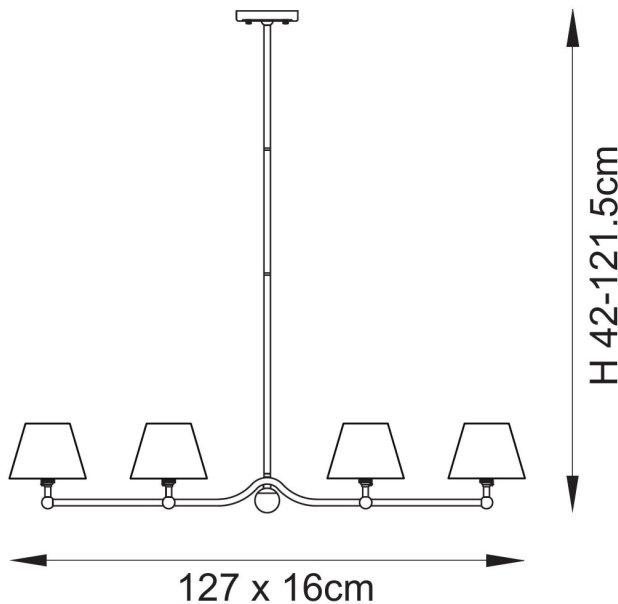

SPECIFICATION

- Ingress protection: IP20
- Class: Class I - Single Insulated, Earthed
- Voltage: 240V