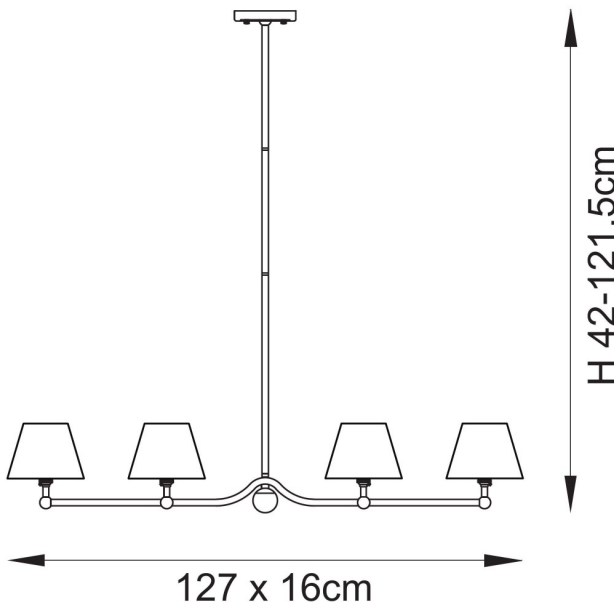

Endon Lighting - Santiago - 114993 - Aged Brass Peach 4 Light Bar Ceiling Pendant Light

REFERENCE

- SKU: FCL-30929
- Supplier SKU: 114993
- Barcode: 5016087196623

DESCRIPTION

An elegant 4 light classic pendant with multiple stem height options, finished in brushed aged brass and featuring B22 lamp holders for an authentic feel. This unique linear pendant with beautiful sphere detail is best positioned over dining tables; finished with four of our subtle peachy keen 16cm Leaf shades, helping to create a timeless look.

CATEGORY

- Brand: Endon Lighting
- Family: Santiago
- Category: Indoor Lighting / Ceiling / Bar

APPEARANCE

- Base: Brushed Aged Brass Plate
- Shade: Peachy Keen Faux Silk

DIMENSION

- Height: 420 - 1215mm
- Width: 1270mm
- Depth: 160mm
- Weight: 2.25kg

LIGHT SOURCE

- Lamp included: No
- Lamp detail: 4 x 7W Max LED B22 BC (required)
- Dimmable
- Energy class: Not applicable
- Switch: No

SPECIFICATION

- Ingress protection: IP20
- Class: Class I - Single Insulated, Earthed
- Voltage: 240V