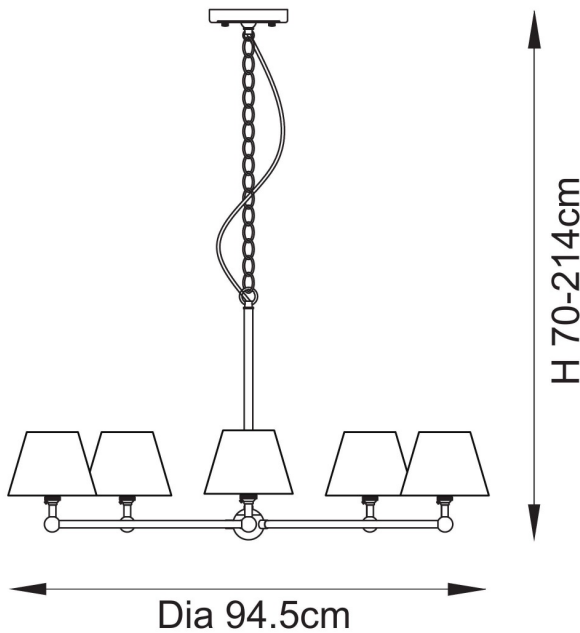

Endon Lighting - Santiago - 115006 - Aged Brass Blue 5 Light Ceiling Pendant Light

REFERENCE

- SKU: FCL-30931
- Supplier SKU: 115006
- Barcode: 5016087196739

DESCRIPTION

An elegant 5 light classic pendant featuring B22 lamp holders for an authentic feel. Finished in brushed aged brass, suspended from height adjustable 1.5m chain with grey braided fabric flex. Finished with our vibrant marlin blue 16cm Ripple shades to complete the look.

CATEGORY

- Brand: Endon Lighting
- Family: Santiago
- Category: Indoor Lighting / Ceiling / Pendant

APPEARANCE

- Base: Brushed Aged Brass Plate
- Shade: Marlin Blue Faux Silk

DIMENSION

- Height: 700 - 2140mm
- Diameter: 945mm
- Weight: 2.15kg

LIGHT SOURCE

- Lamp included: No
- Lamp detail: 5 x 7W Max LED B22 BC (required)
- Dimmable
- Energy class: Not applicable
- Switch: No

SPECIFICATION

- Ingress protection: IP20
- Class: Class I - Single Insulated, Earthed
- Voltage: 240V