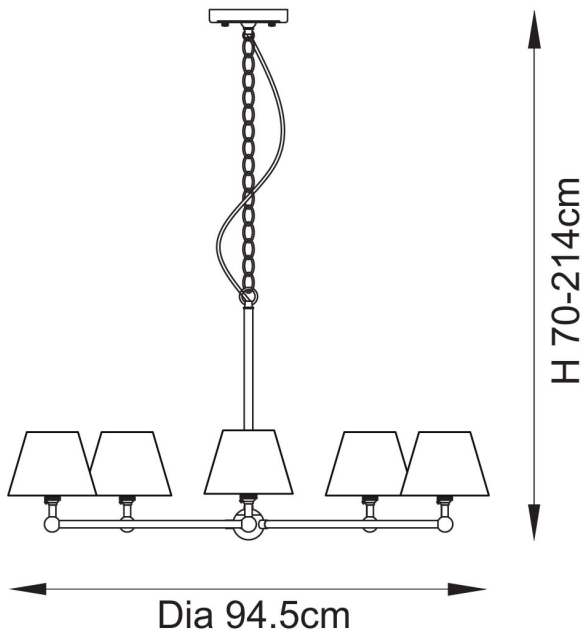

Endon Lighting - Santiago - 115011 - Aged Brass Blue 5 Light Ceiling Pendant Light

REFERENCE

- SKU: FCL-30933
- Supplier SKU: 115011
- Barcode: 5016087196777

DESCRIPTION

An elegant 5 light classic pendant featuring B22 lamp holders for an authentic feel. Finished in brushed aged brass, suspended from height adjustable 1.5m chain with grey braided fabric flex. Finished with our subtle shell bay blue 16cm Leaf shades to complete the look.

CATEGORY

- Brand: Endon Lighting
- Family: Santiago
- Category: Indoor Lighting / Ceiling / Pendant

APPEARANCE

- Base: Brushed Aged Brass Plate
- Shade: Shell Bay Blue Faux Silk

DIMENSION

- Height: 700 - 2140mm
- Diameter: 945mm
- Weight: 2.15kg

LIGHT SOURCE

- Lamp included: No
- Lamp detail: 5 x 7W Max LED B22 BC (required)
- Dimmable
- Energy class: Not applicable
- Switch: No

SPECIFICATION

- Ingress protection: IP20
- Class: Class I - Single Insulated, Earthed
- Voltage: 240V