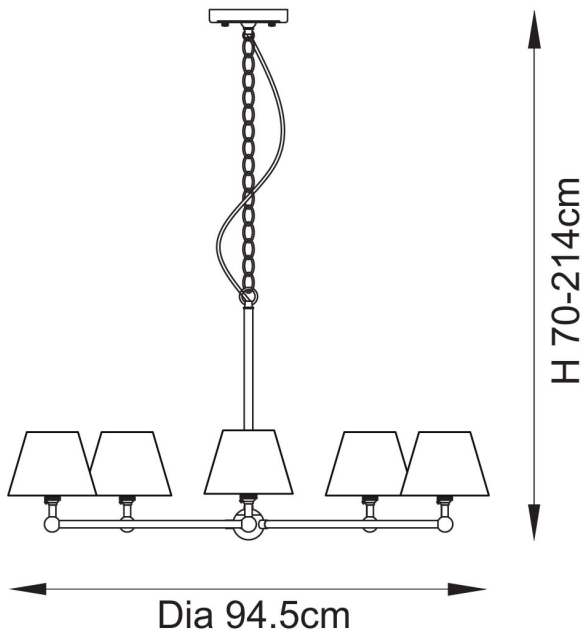

SPECIFICATION

- Ingress protection: IP20
- Class: Class I - Single Insulated, Earthed
- Voltage: 240V