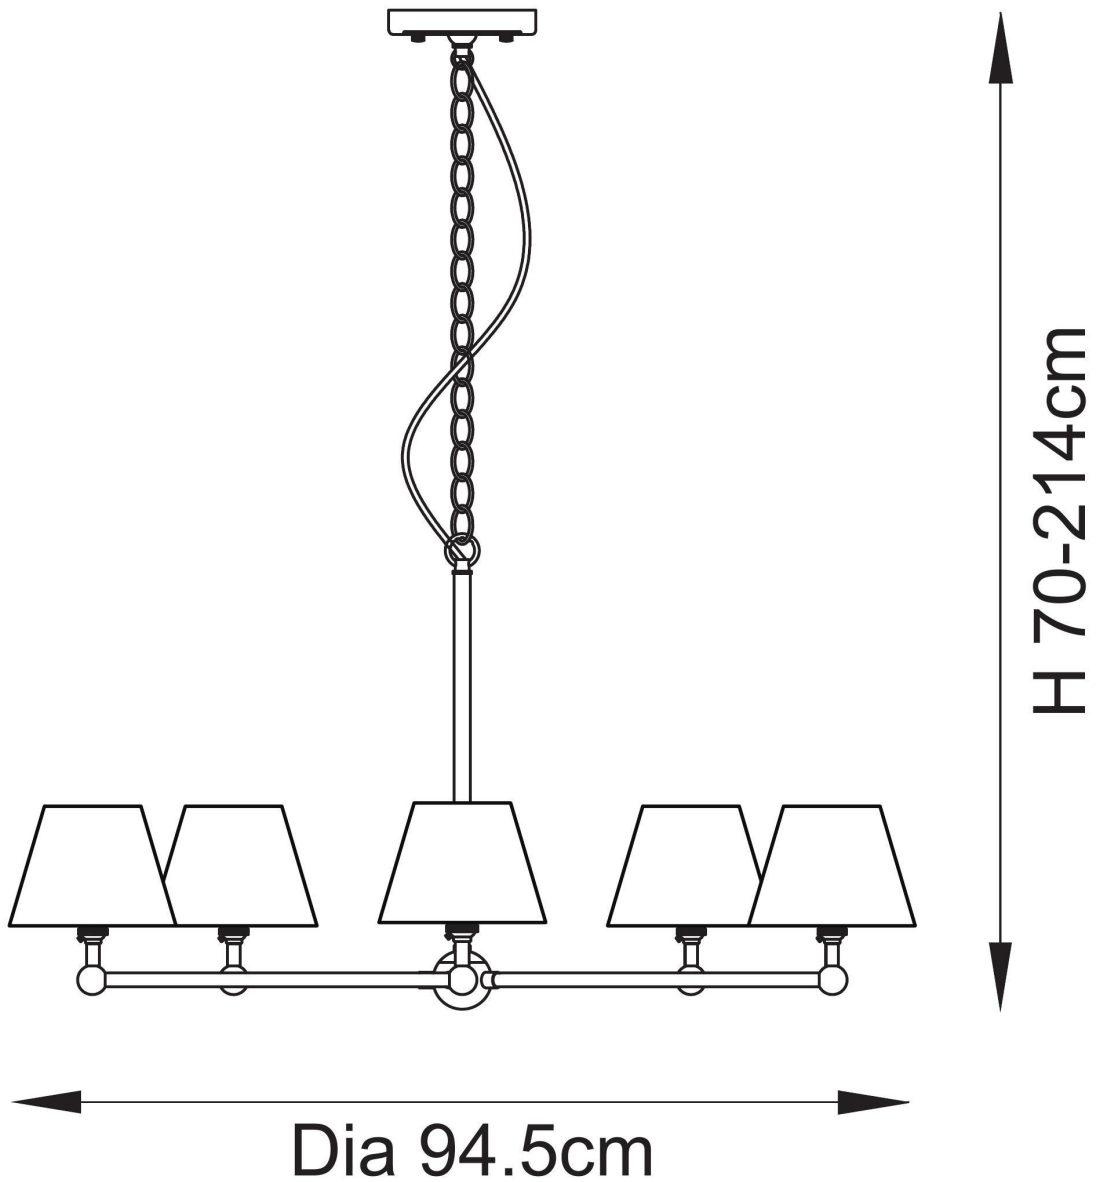

Endon Lighting - Santiago - 115012 - Aged Brass Peach 5 Light Ceiling Pendant Light

CONTACT