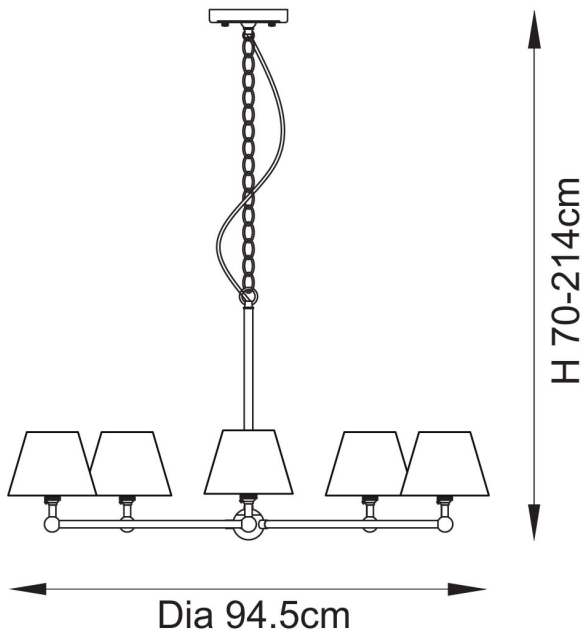

Endon Lighting - Santiago - 115017 - Aged Brass Grey 5 Light Ceiling Pendant Light

REFERENCE

- SKU: FCL-30935
- Supplier SKU: 115017
- Barcode: 5016087196838

DESCRIPTION

An elegant 5 light classic pendant featuring B22 lamp holders for an authentic feel. Finished in brushed aged brass, suspended from height adjustable 1.5m chain with grey braided fabric flex. Finished with our stylish pearl grey 16cm Ikat shades to complete the look.

CATEGORY

- Brand: Endon Lighting
- Family: Santiago
- Category: Indoor Lighting / Ceiling / Pendant

APPEARANCE

- Base: Brushed Aged Brass Plate
- Shade: Pearl Grey Faux Silk

DIMENSION

- Height: 700 - 2140mm
- Diameter: 945mm
- Weight: 2.15kg

LIGHT SOURCE

- Lamp included: No
- Lamp detail: 5 x 7W Max LED B22 BC (required)
- Dimmable
- Energy class: Not applicable
- Switch: No

SPECIFICATION

- Ingress protection: IP20
- Class: Class I - Single Insulated, Earthed
- Voltage: 240V