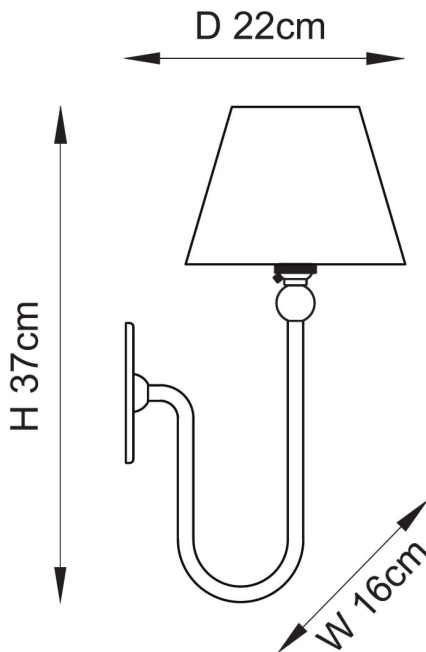

Endon Lighting - Santiago - 115025 - Aged Brass Blue Wall Light

REFERENCE

- SKU: FCL-30937
- Supplier SKU: 115025
- Barcode: 5016087196890

DESCRIPTION

An elegant long line wall light with authentic B22 lamp holder and classic flat wall back, finished in brushed aged brass. Combined with a vibrant marlin blue ripple 16cm fabric shade.

CATEGORY

- Brand: Endon Lighting
- Family: Santiago
- Category: Indoor Lighting / Wall / Decorative

APPEARANCE

- Base: Brushed Aged Brass Plate
- Shade: Marlin Blue Faux Silk

DIMENSION

- Height: 370mm
- Width: 160mm
- Depth: 220mm
- Weight: .6kg

LIGHT SOURCE

- Lamp included: No
- Lamp detail: 7W Max LED B22 BC (required)
- Dimmable
- Energy class: Not applicable
- Switch: No

SPECIFICATION

- Ingress protection: IP20
- Class: Class I - Single Insulated, Earthed
- Voltage: 240V