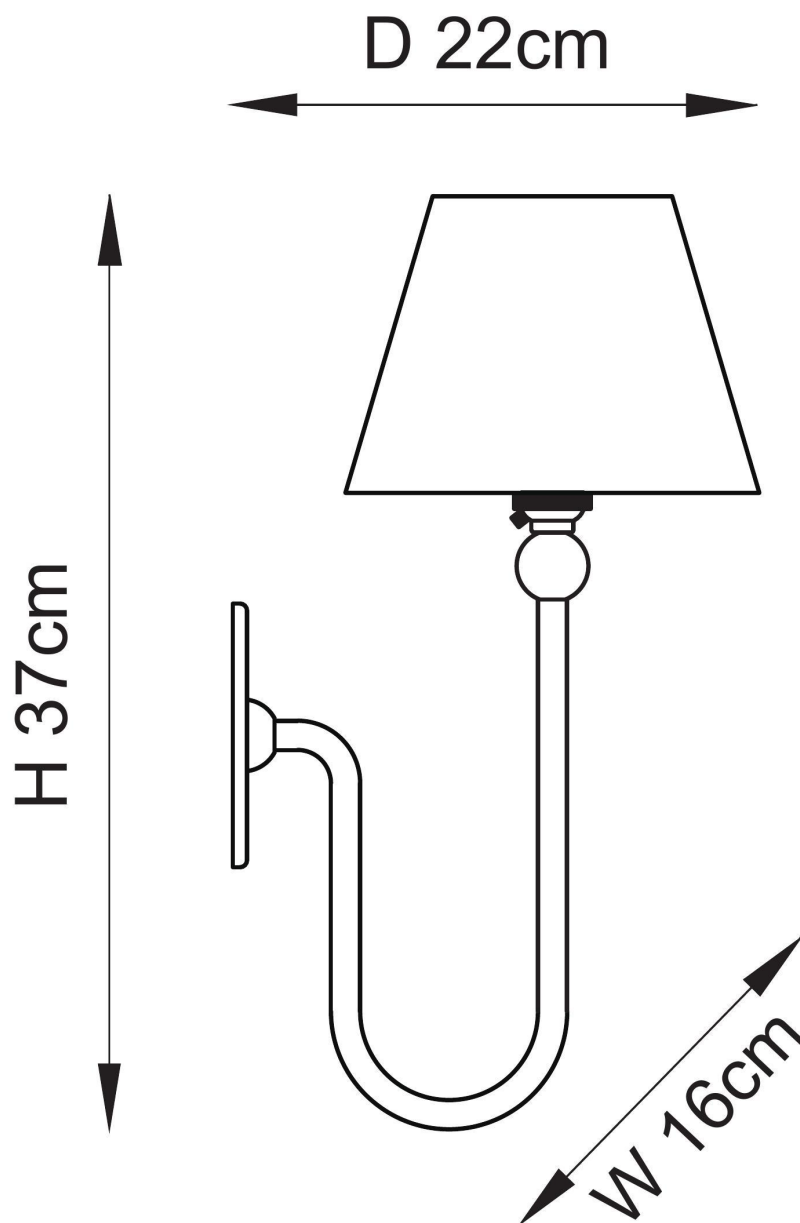

Endon Lighting - Santiago - 115025 - Aged Brass Blue Wall Light

**CONTACT**