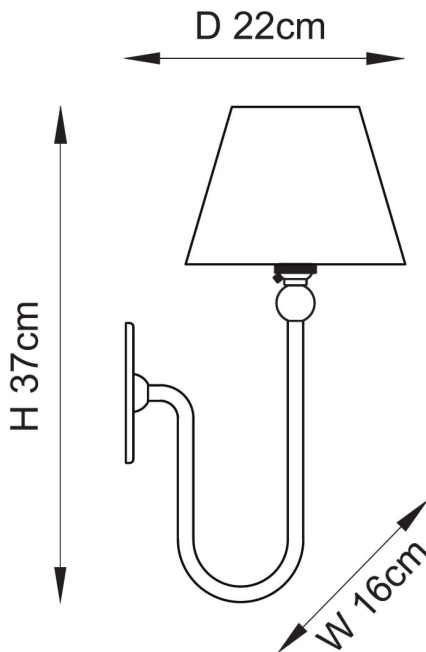

Endon Lighting - Santiago - 115026 - Aged Brass Grey Wall Light

#### REFERENCE

- SKU: FCL-30938
- Supplier SKU: 115026
- Barcode: 5016087196906

#### DESCRIPTION

An elegant long line wall light with authentic B22 lamp holder and classic flat wall back, finished in brushed aged brass. Combined with a stylish pearl grey zigzag 16cm fabric shade.

#### DIMENSION

- Height: 370mm
- Width: 160mm
- Depth: 220mm
- Weight: .6kg