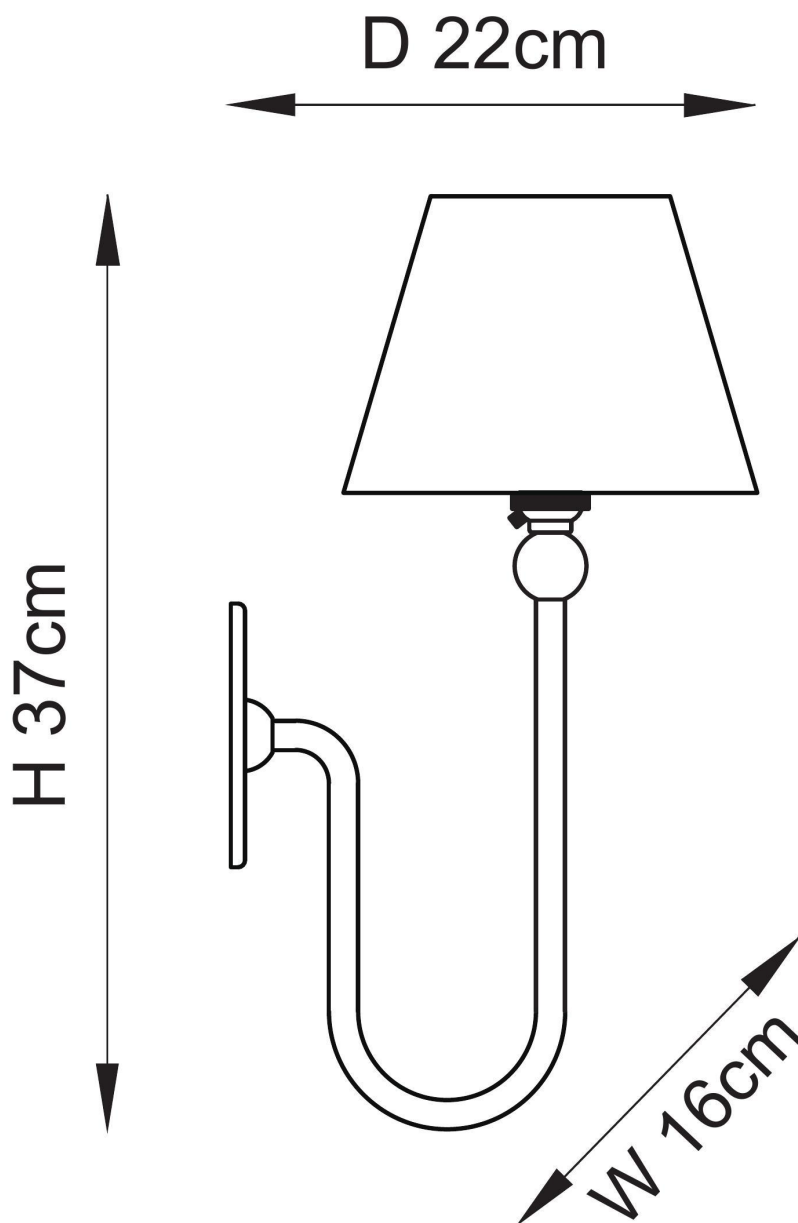

Endon Lighting - Santiago - 115026 - Aged Brass Grey Wall Light

CONTACT