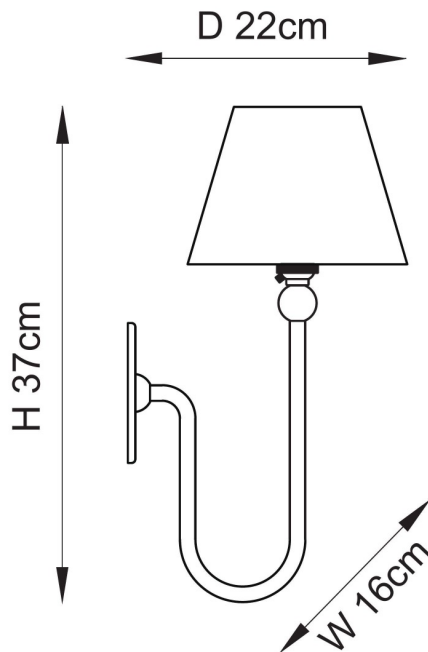

Endon Lighting - Santiago - 115027 - Aged Brass Pink Wall Light

#### DESCRIPTION

An elegant long line wall light with authentic B22 lamp holder and classic flat wall back, finished in brushed aged brass. Combined with a vibrant coral pink ikat 16cm fabric shade.

#### DIMENSION

- Height: 370mm
- Width: 160mm
- Depth: 220mm
- Weight: .6kg