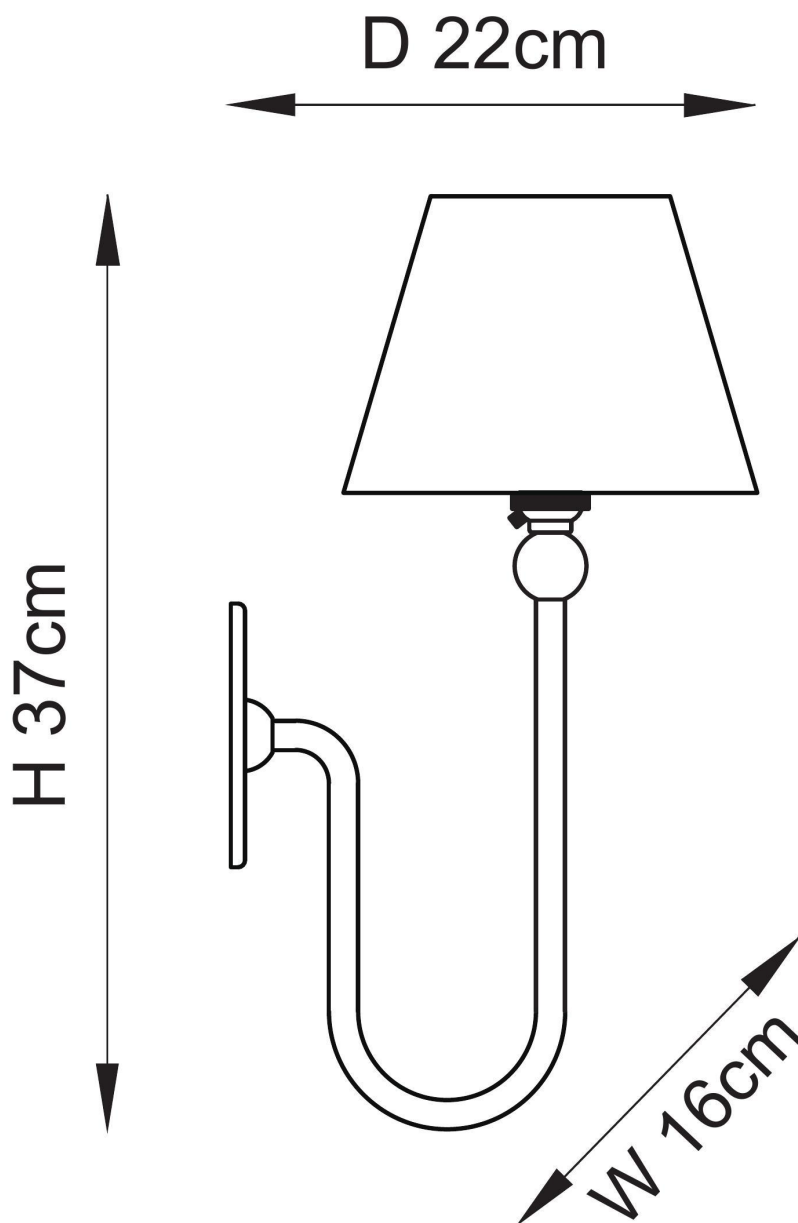

Endon Lighting - Santiago - 115027 - Aged Brass Pink Wall Light

CONTACT