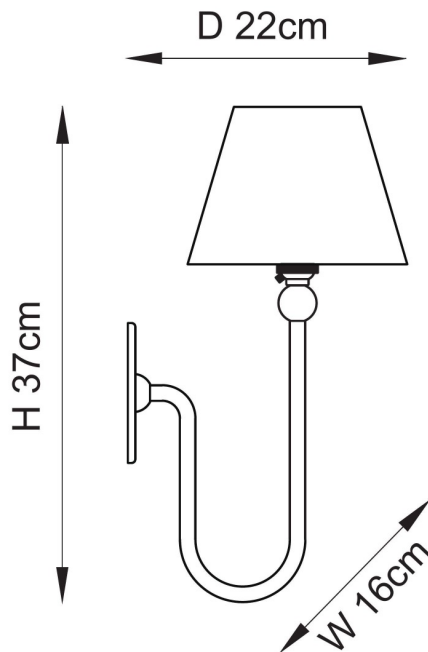

Endon Lighting - Santiago - 115030 - Aged Brass Blue Wall Light

REFERENCE

- SKU: FCL-30940
- Supplier SKU: 115030
- Barcode: 5016087196937

DESCRIPTION

An elegant long line wall light with authentic B22 lamp holder and classic flat wall back, finished in brushed aged brass. Combined with a subtle shell bay blue leaf 16cm fabric shade.

CATEGORY

- Brand: Endon Lighting
- Family: Santiago
- Category: Indoor Lighting / Wall / Decorative

APPEARANCE

- Base: Brushed Aged Brass Plate
- Shade: Shell Bay Blue Faux Silk

DIMENSION

- Height: 370mm
- Width: 160mm
- Depth: 220mm
- Weight: .6kg

LIGHT SOURCE

- Lamp included: No
- Lamp detail: 7W Max LED B22 BC (required)
- Dimmable
- Energy class: Not applicable
- Switch: No

SPECIFICATION

- Ingress protection: IP20
- Class: Class I - Single Insulated, Earthed
- Voltage: 240V