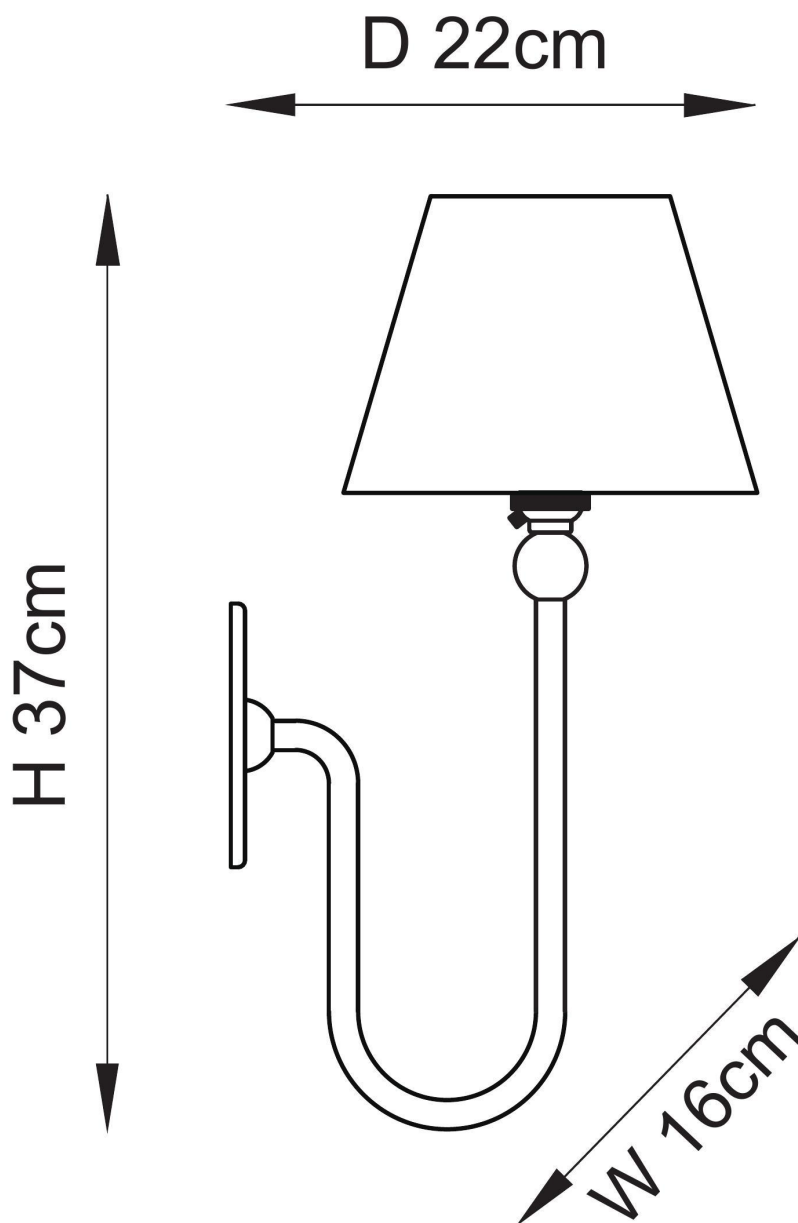

Endon Lighting - Santiago - 115030 - Aged Brass Blue Wall Light

CONTACT