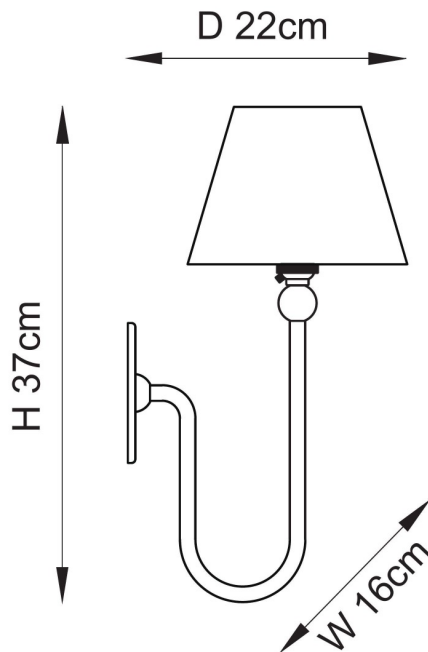

Endon Lighting - Santiago - 115031 - Aged Brass Peach Wall Light

#### DESCRIPTION

An elegant long line wall light with authentic B22 lamp holder and classic flat wall back, finished in brushed aged brass. Combined with a subtle peachy keen leaf 16cm fabric shade.

#### DIMENSION

- Height: 370mm
- Width: 160mm
- Depth: 220mm
- Weight: .6kg