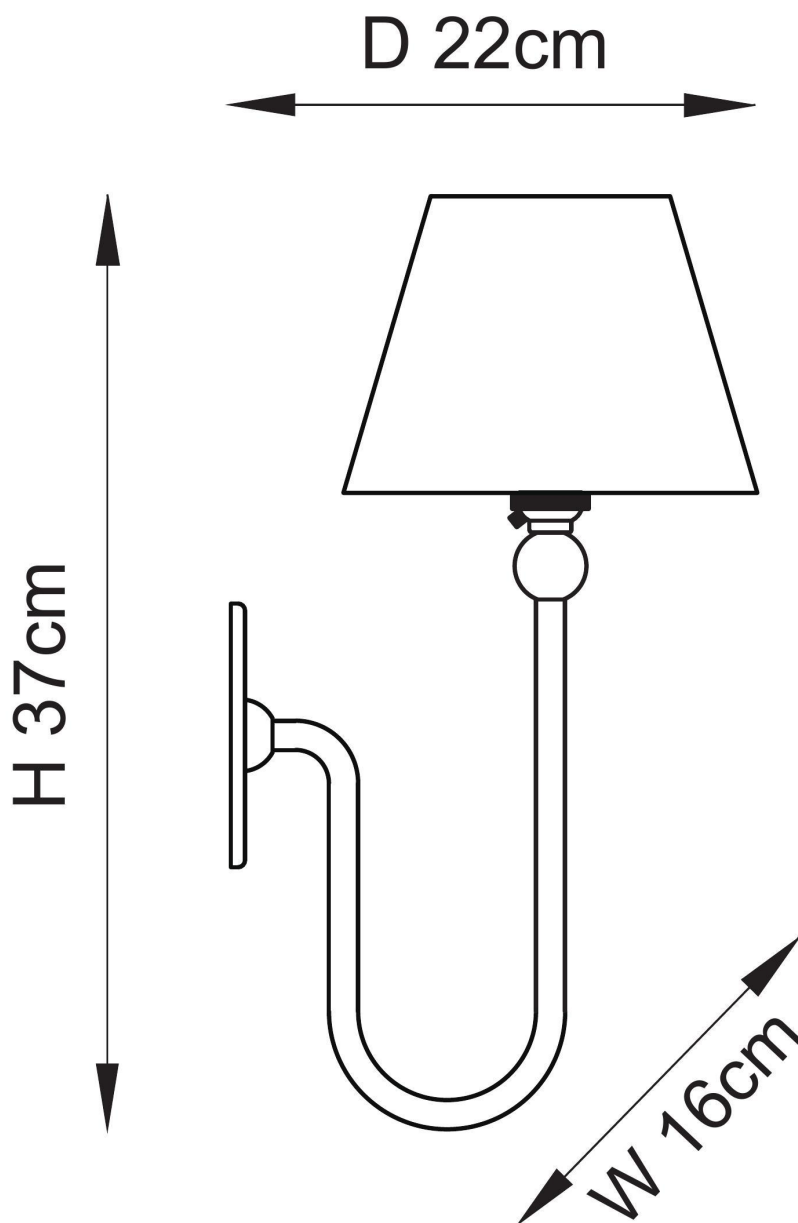

Endon Lighting - Santiago - 115031 - Aged Brass Peach Wall Light

CONTACT