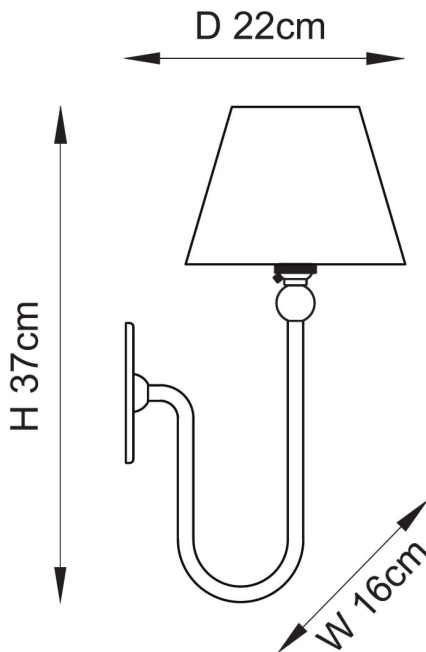

Endon Lighting - Santiago - 115036 - Aged Brass Grey Wall Light

REFERENCE

- SKU: FCL-30942
- Supplier SKU: 115036
- Barcode: 5016087196999

DESCRIPTION

An elegant long line wall light with authentic B22 lamp holder and classic flat wall back, finished in brushed aged brass. Combined with a stylish pearl grey ikat 16cm fabric shade.

CATEGORY

- Brand: Endon Lighting
- Family: Santiago
- Category: Indoor Lighting / Wall / Decorative

APPEARANCE

- Base: Brushed Aged Brass Plate
- Shade: Pearl Grey Faux Silk

DIMENSION

- Height: 370mm
- Width: 160mm
- Depth: 220mm
- Weight: .6kg

LIGHT SOURCE

- Lamp included: No
- Lamp detail: 7W Max LED B22 BC (required)
- Dimmable
- Energy class: Not applicable
- Switch: No

SPECIFICATION

- Ingress protection: IP20
- Class: Class I - Single Insulated, Earthed
- Voltage: 240V