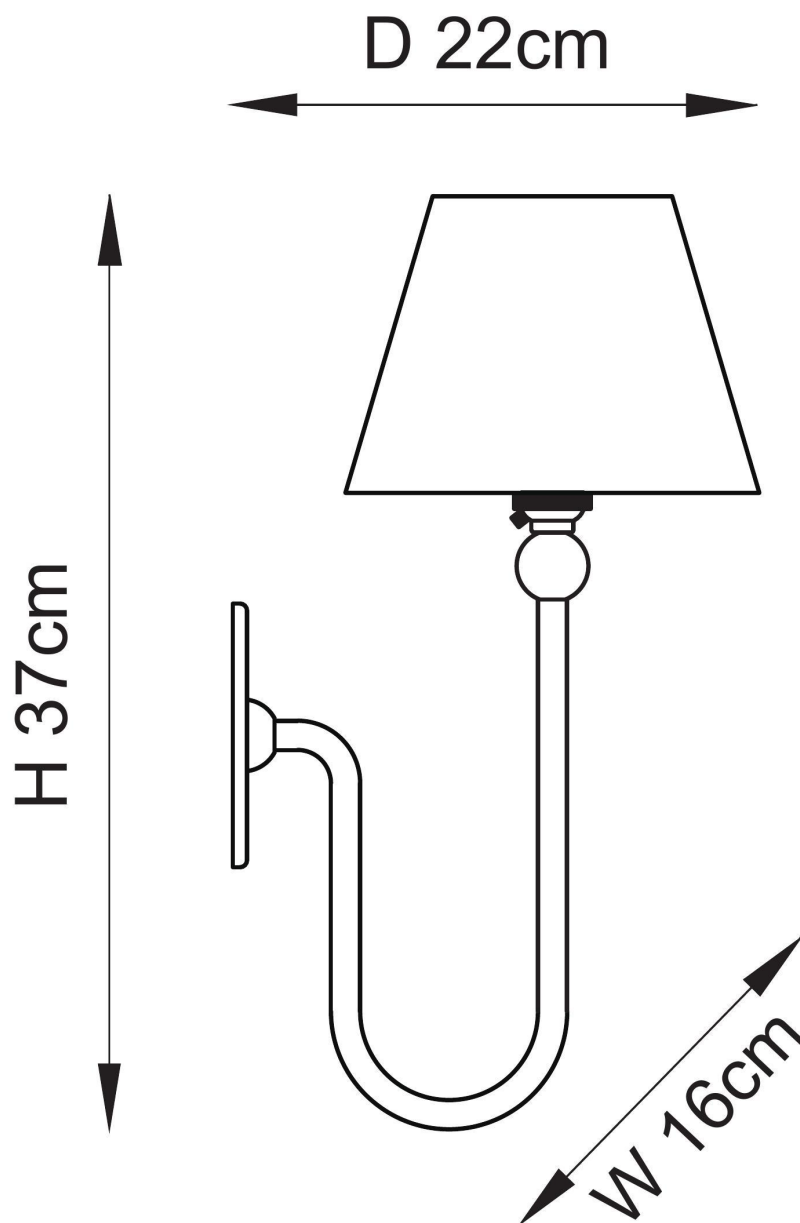

Endon Lighting - Santiago - 115036 - Aged Brass Grey Wall Light

**CONTACT**