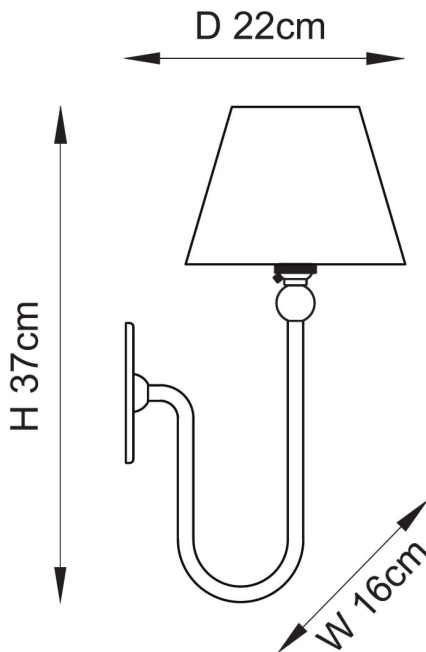

Endon Lighting - Santiago - 115040 - Aged Brass Vintage White Wall Light

REFERENCE

- SKU: FCL-30943
- Supplier SKU: 115040
- Barcode: 5016087197026

DESCRIPTION

An elegant long line wall light with authentic B22 lamp holder and classic flat wall back, finished in brushed aged brass. Combined with a vintage white ivy 16cm fabric shade.

CATEGORY

- Brand: Endon Lighting
- Family: Santiago
- Category: Indoor Lighting / Wall / Decorative

APPEARANCE

- Base: Brushed Aged Brass Plate
- Shade: Vintage White Cotton

DIMENSION

- Height: 370mm
- Width: 160mm
- Depth: 220mm
- Weight: .55kg

LIGHT SOURCE

- Lamp included: No
- Lamp detail: 7W Max LED B22 BC (required)
- Dimmable
- Energy class: Not applicable
- Switch: No

SPECIFICATION

- Ingress protection: IP20
- Class: Class I - Single Insulated, Earthed
- Voltage: 240V