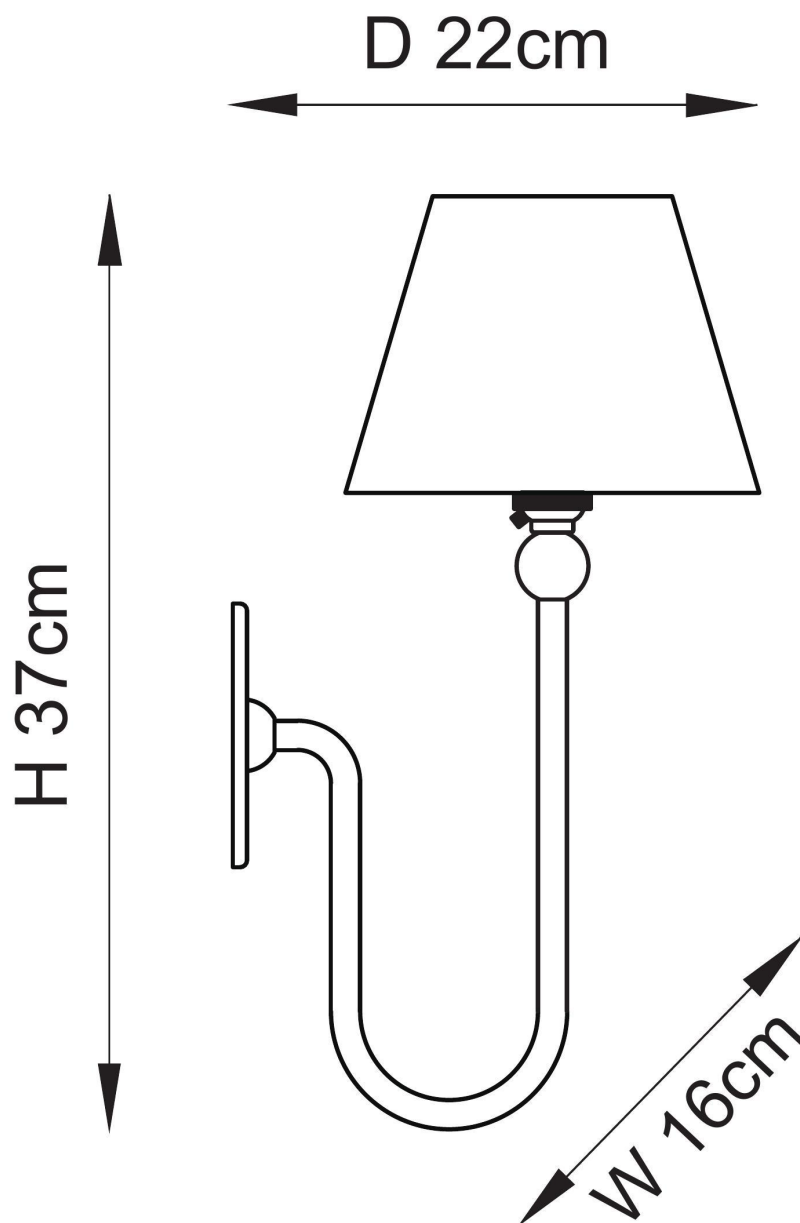

Endon Lighting - Santiago - 115040 - Aged Brass Vintage White Wall Light

CONTACT