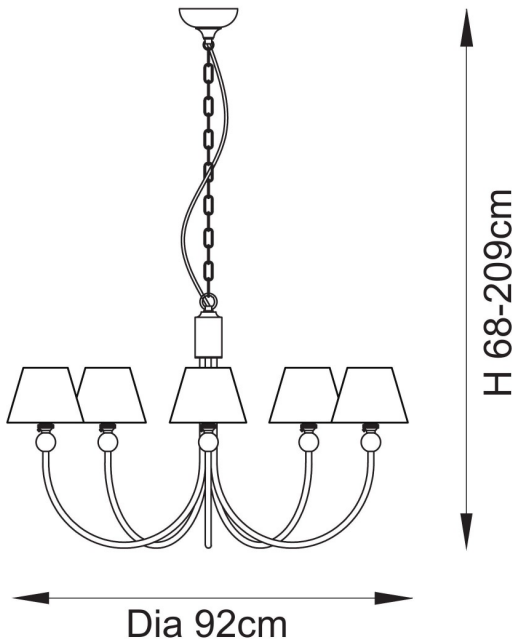

SPECIFICATION

- Ingress protection: IP20
- Class: Class I - Single Insulated, Earthed
- Voltage: 240V