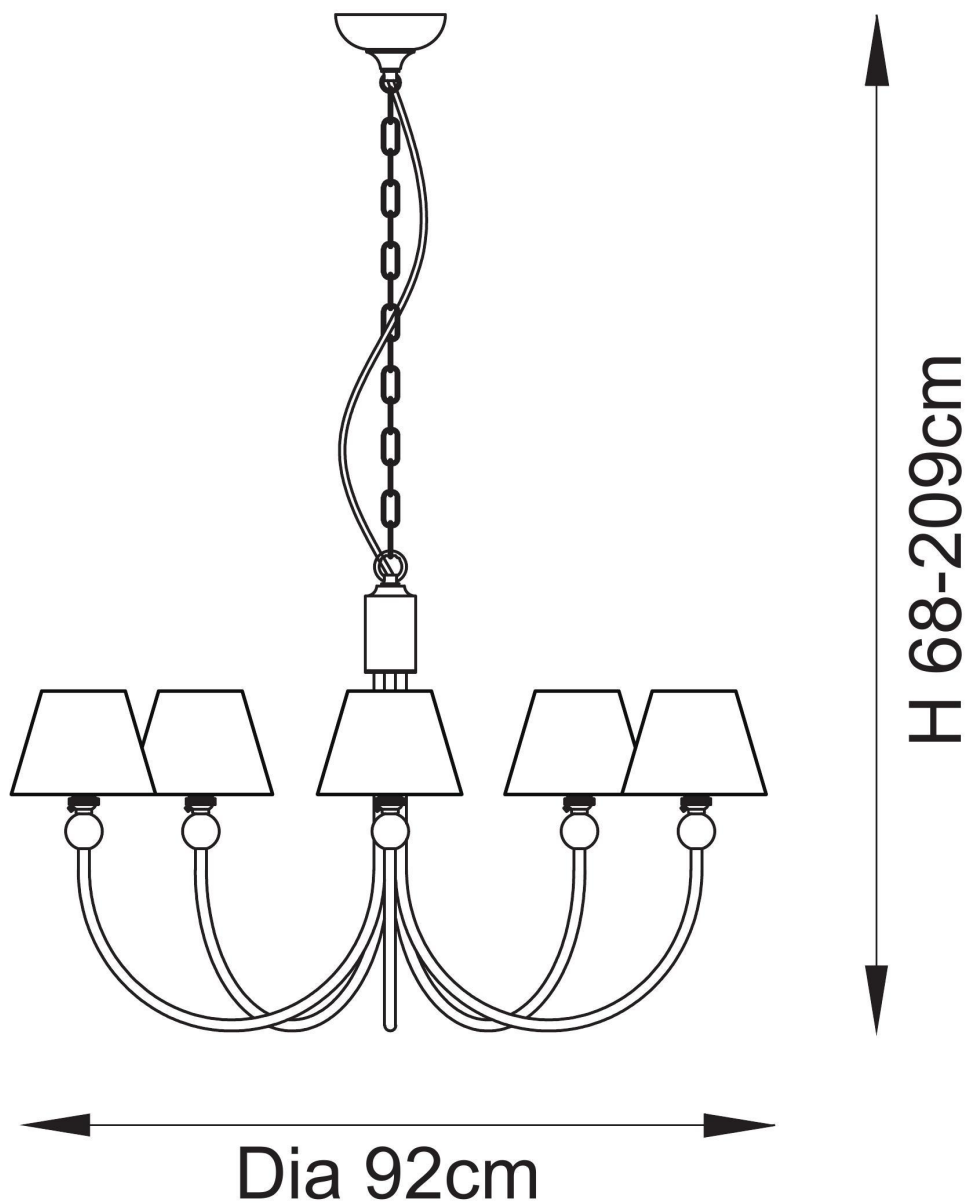

Endon Lighting - Santiago - 115050 - Aged Brass Blue 5 Light Ceiling Pendant Light

CONTACT