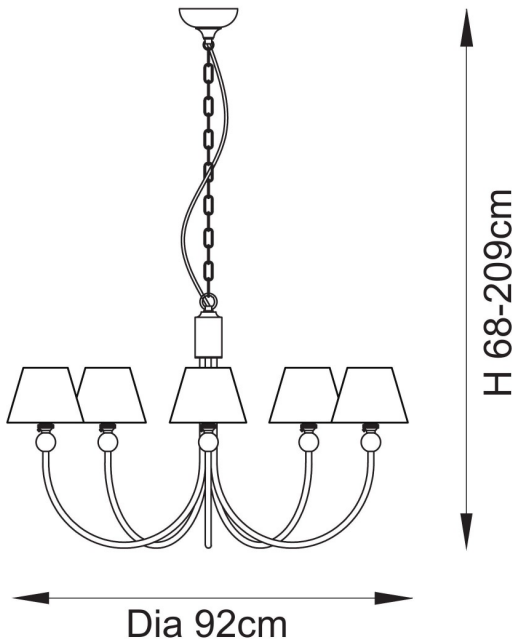

Endon Lighting - Santiago - 115051 - Aged Brass Peach 5 Light Ceiling Pendant Light

REFERENCE

- SKU: FCL-30947
- Supplier SKU: 115051
- Barcode: 5016087197101

DESCRIPTION

Inspired by classic designs from the past with a fresh new makeover. An elegant 5 light curved arm classic pendant, finished in brushed aged brass, suspended from height adjustable 1.5m chain with grey braided fabric flex and featuring B22 lamp holders for an authentic feel. Finished with 5 of our subtle peachy keen 16cm Leaf shades to complete the look.

CATEGORY

- Brand: Endon Lighting
- Family: Santiago
- Category: Indoor Lighting / Ceiling / Pendant

APPEARANCE

- Base: Brushed Aged Brass Plate
- Shade: Peachy Keen Faux Silk

DIMENSION

- Height: 680 - 2090mm
- Diameter: 920mm
- Weight: 3.6kg

LIGHT SOURCE

- Lamp included: No
- Lamp detail: 5 x 7W Max LED B22 BC (required)
- Dimmable
- Energy class: Not applicable
- Switch: No

SPECIFICATION

- Ingress protection: IP20
- Class: Class I - Single Insulated, Earthed
- Voltage: 240V