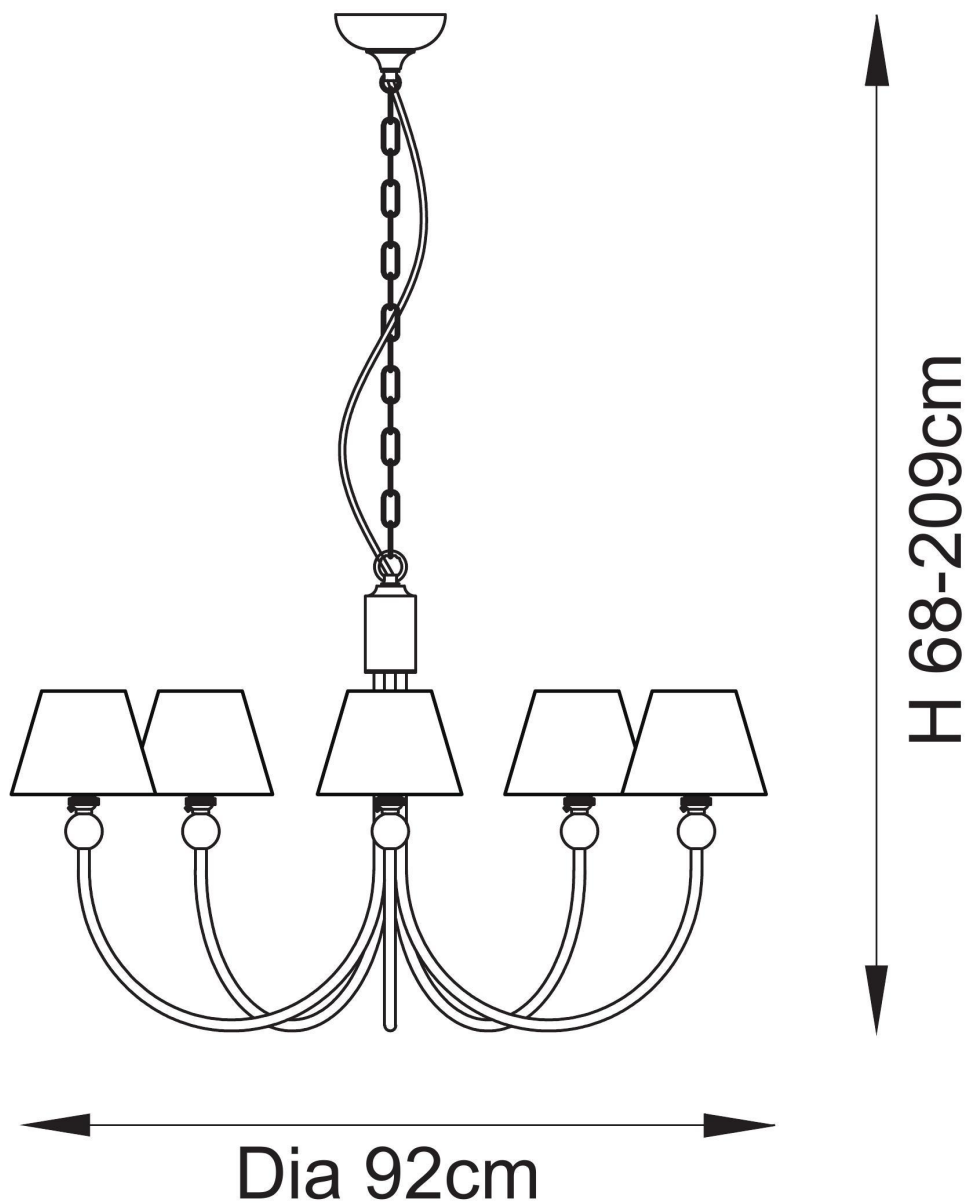

Endon Lighting - Santiago - 115051 - Aged Brass Peach 5 Light Ceiling Pendant Light

**CONTACT**