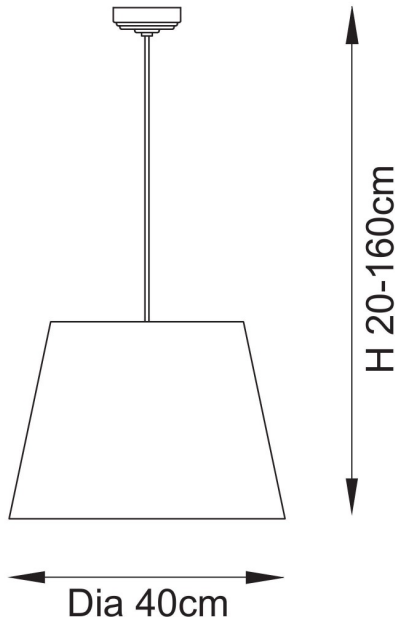

SPECIFICATION

- Ingress protection: IP20
- Class: Class I - Single Insulated, Earthed
- Voltage: 240V