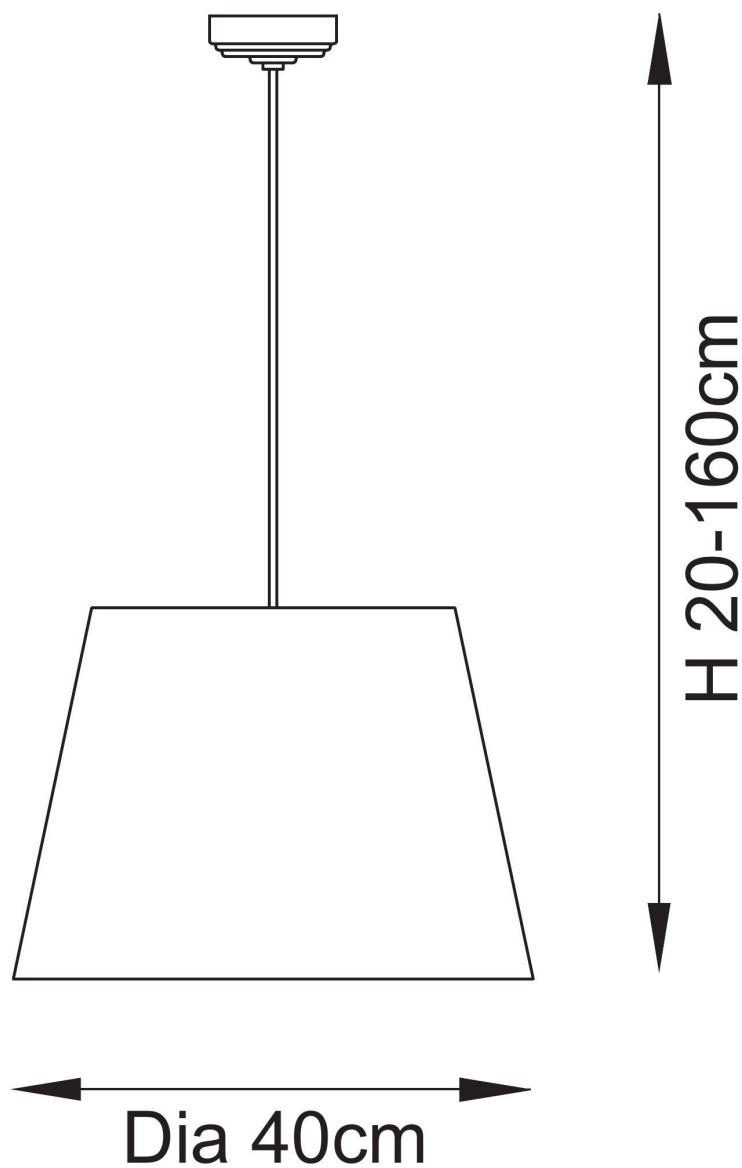

Endon Lighting - Eltham - 115244 - Aged Brass Blue Ceiling Pendant Light

CONTACT