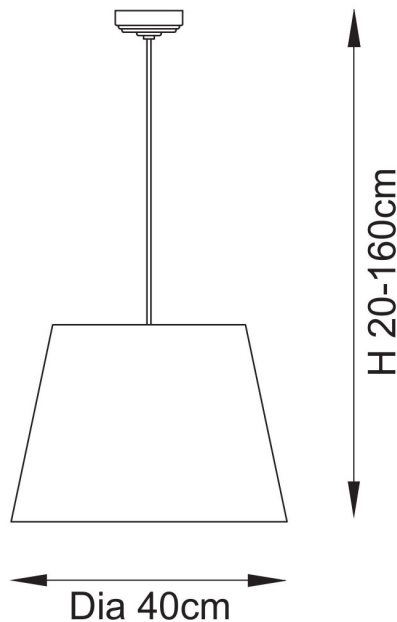

SPECIFICATION

- Ingress protection: IP20
- Class: Class I - Single Insulated, Earthed
- Voltage: 240V