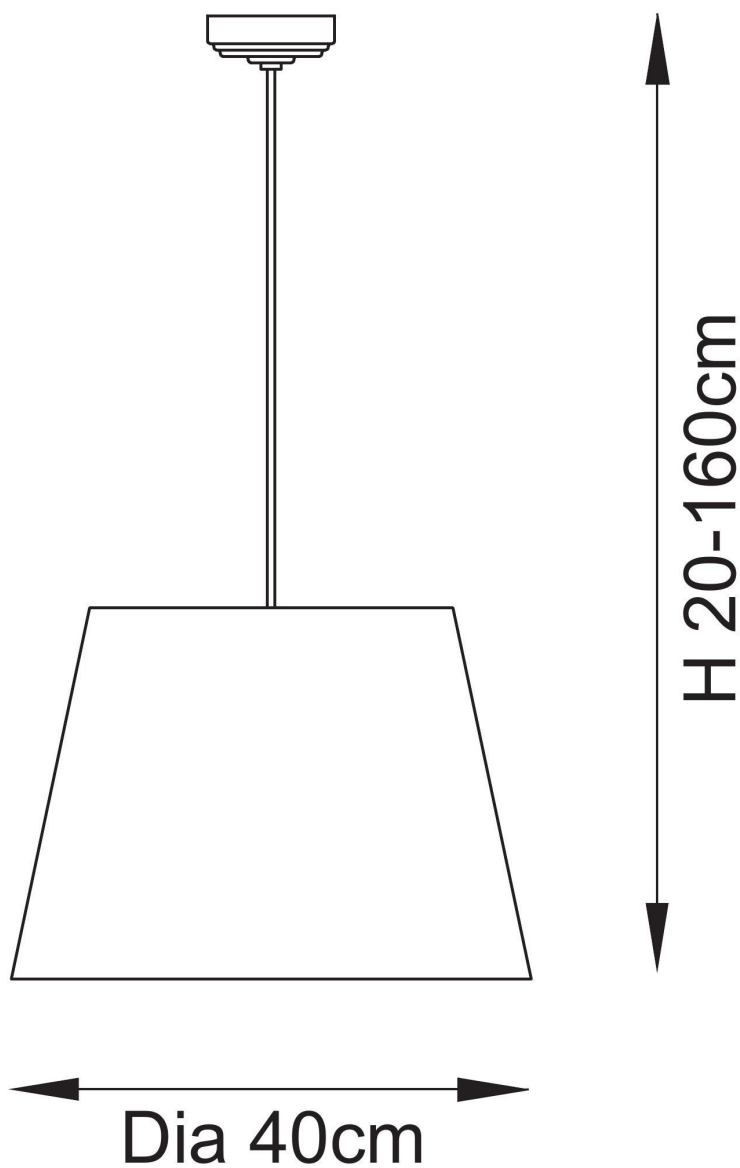

Endon Lighting - Eltham - 115248 - Aged Brass Pink Ceiling Pendant Light

**CONTACT**