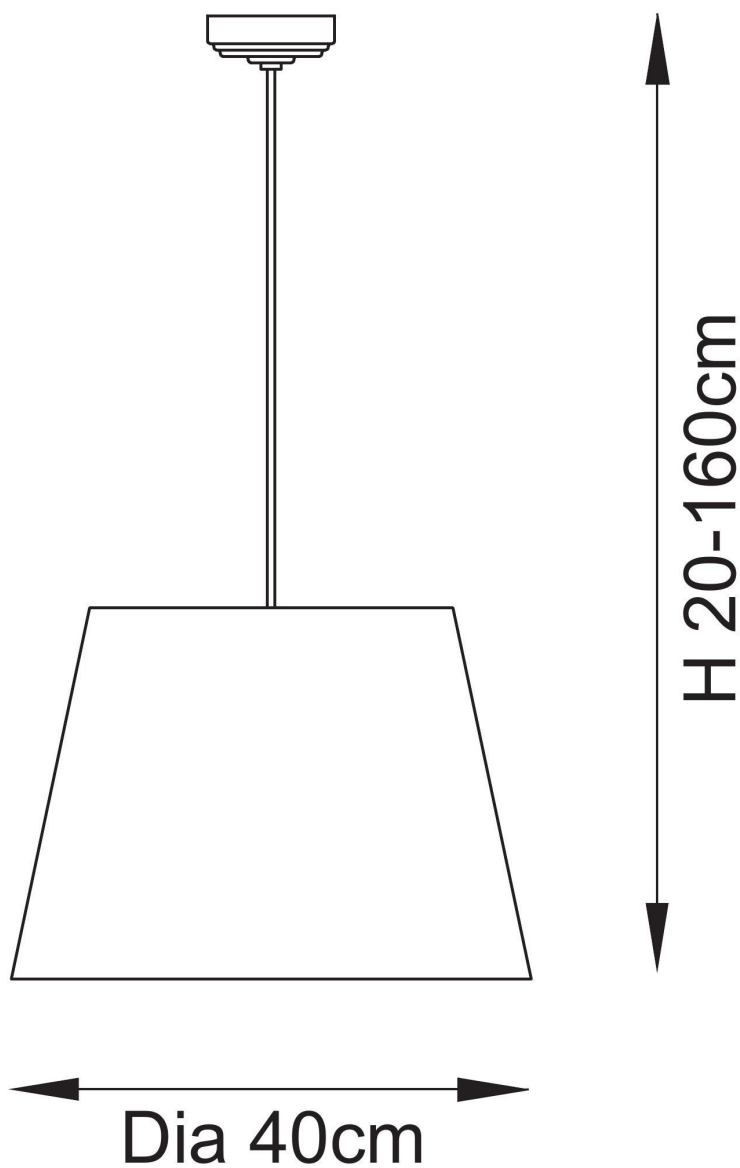

Endon Lighting - Eltham - 115260 - Aged Brass Pink Ceiling Pendant Light

**CONTACT**