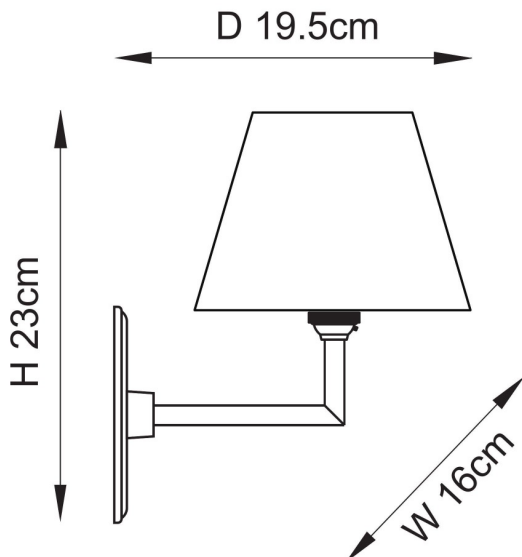

SPECIFICATION

- Ingress protection: IP20
- Class: Class I - Single Insulated, Earthed
- Voltage: 240V