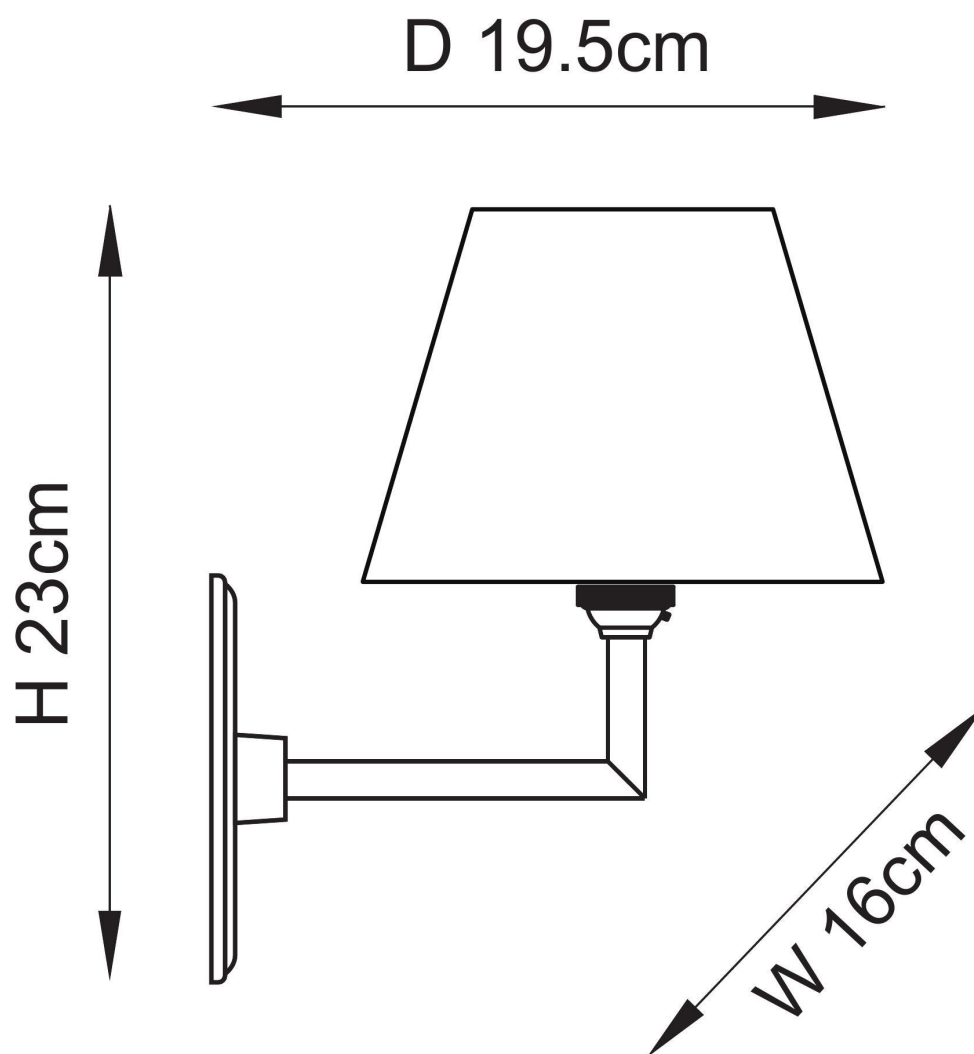

Endon Lighting - Dahlia - 115317 - Antique Brass Grey Wall Light

CONTACT