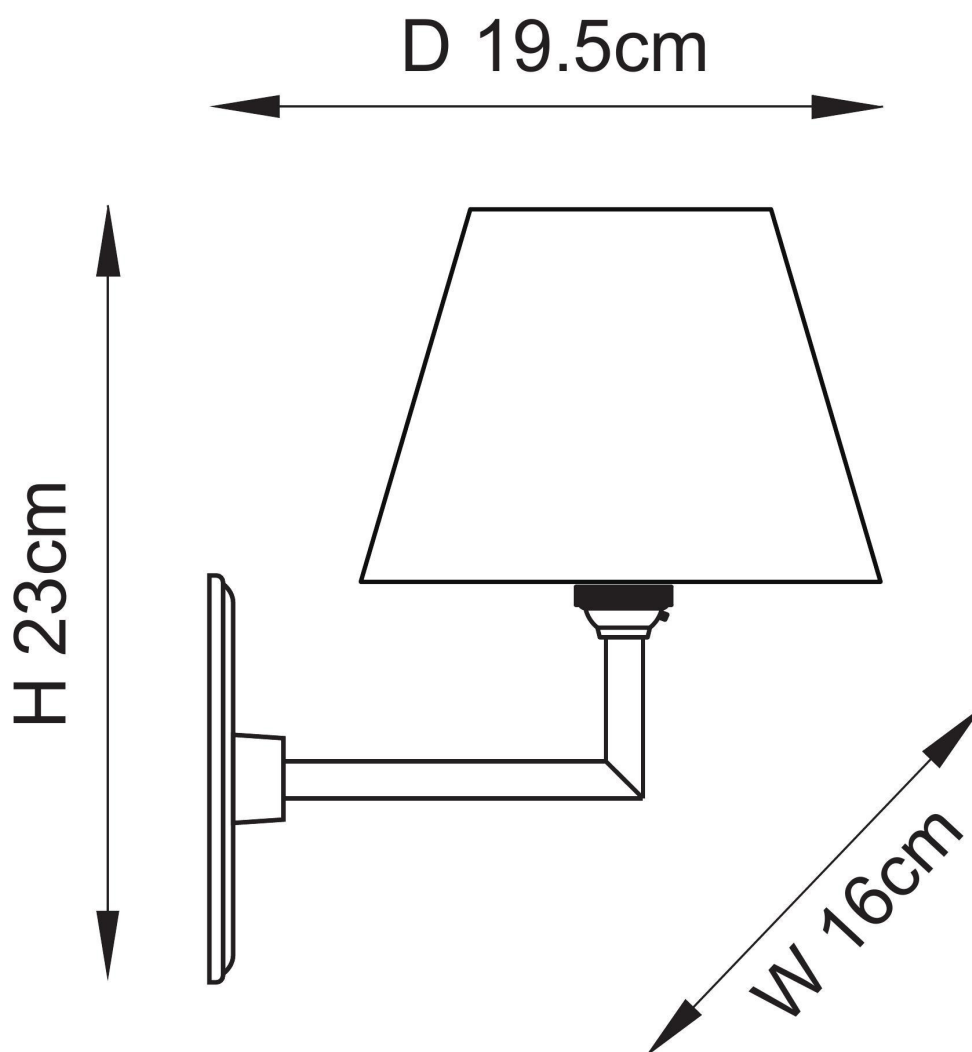

Endon Lighting - Dahlia - 115324 - Antique Brass Green Wall Light

CONTACT