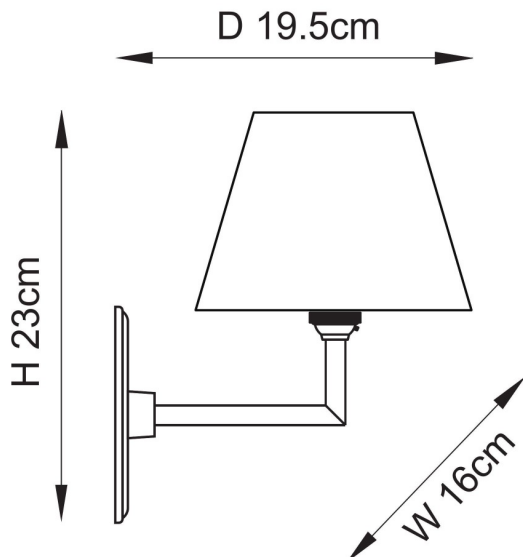

SPECIFICATION

- Ingress protection: IP20
- Class: Class I - Single Insulated, Earthed
- Voltage: 240V