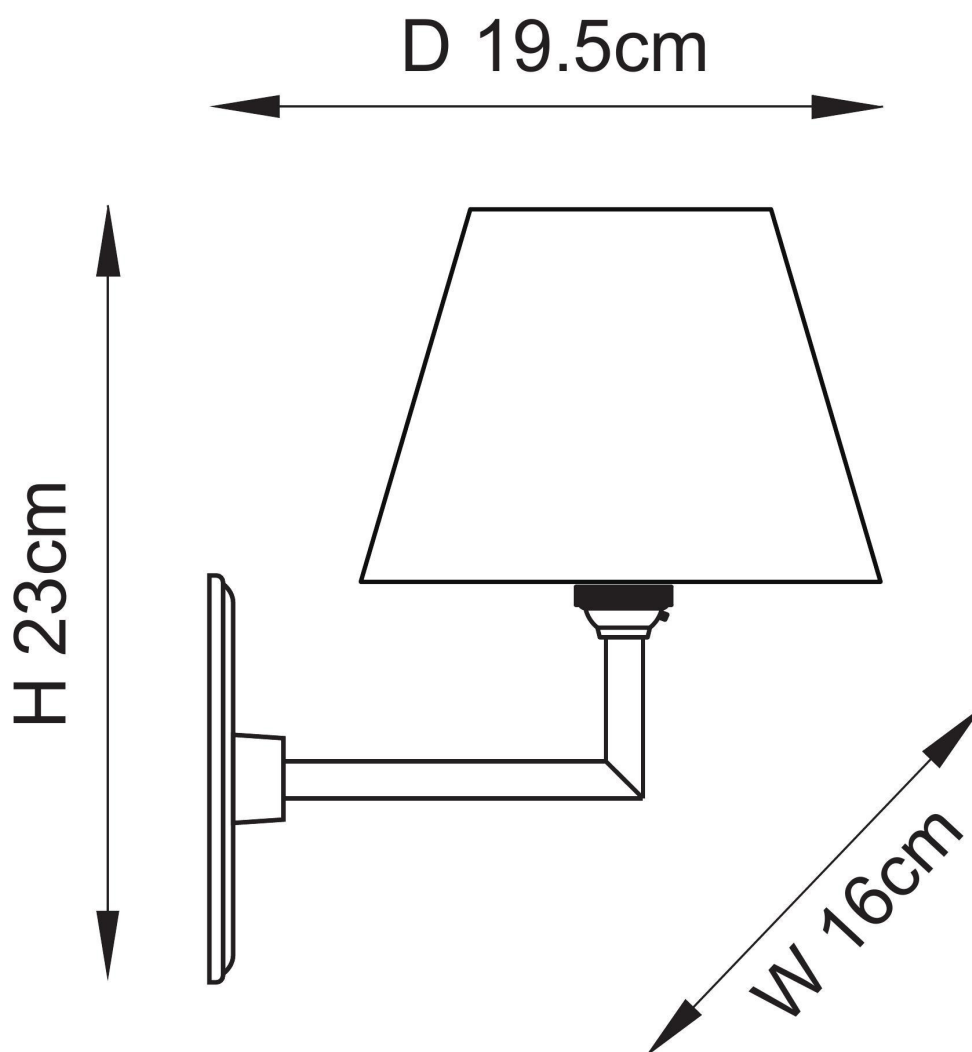

Endon Lighting - Dahlia - 115325 - Antique Brass Orange Wall Light

**CONTACT**