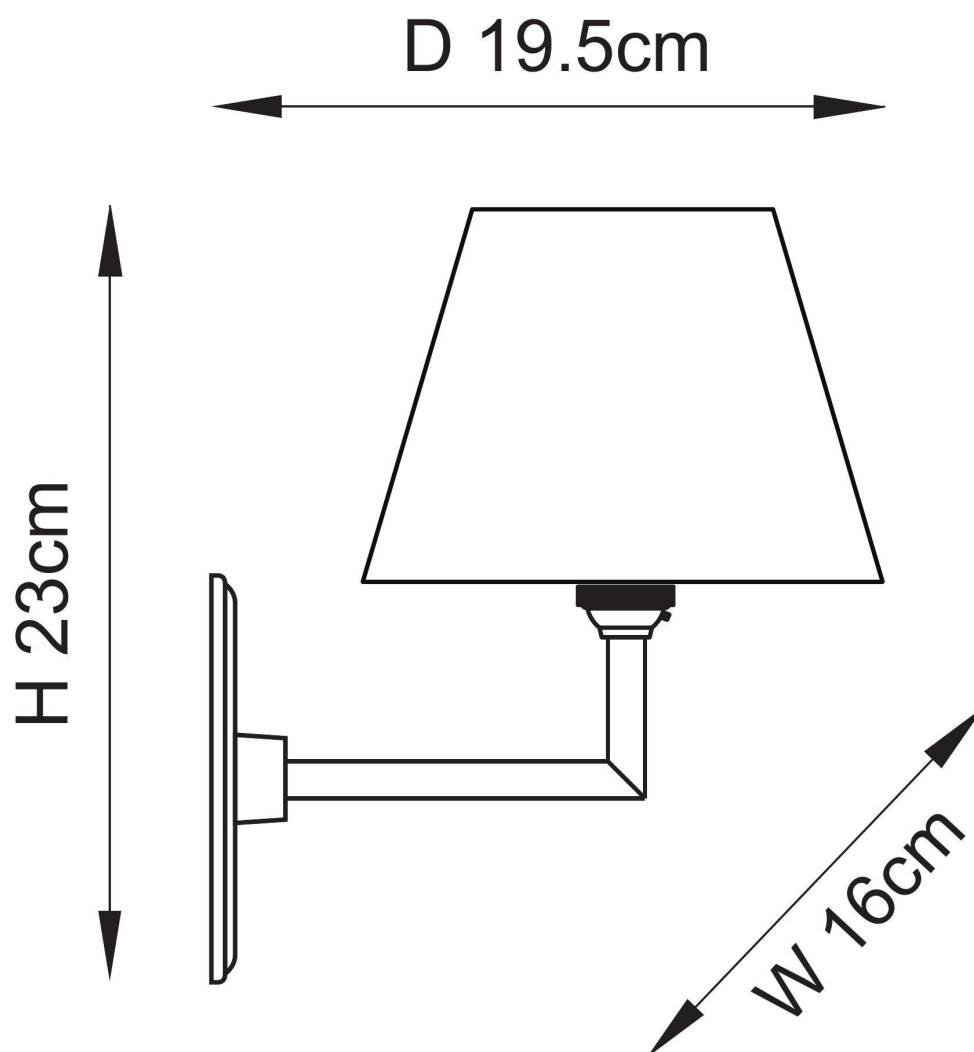

Endon Lighting - Dahlia - 115329 - Antique Brass Vintage White Wall Light

CONTACT