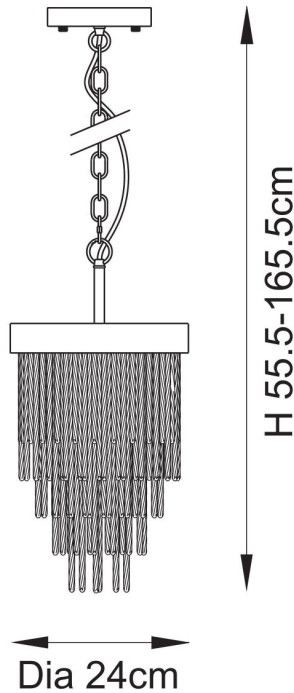

SPECIFICATION

- Ingress protection: IP20
- Class: Class II - Double Insulated, No Earth
- Voltage: 240V