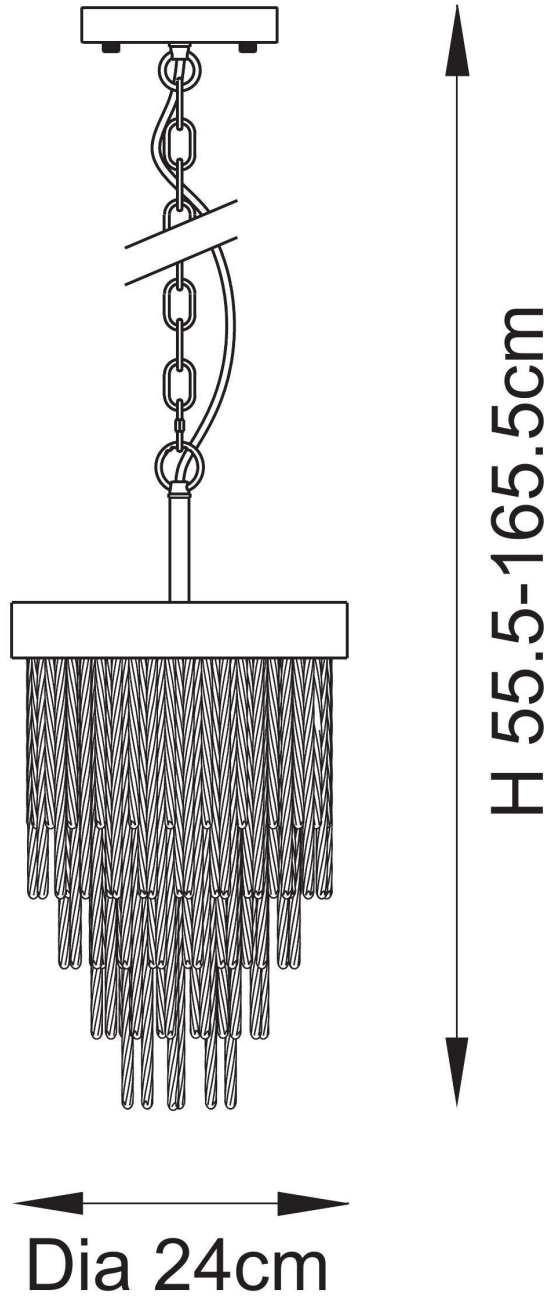

Endon Lighting - Anistoria - 115345 - Aged Brass Clear Glass Ceiling Pendant Light

CONTACT